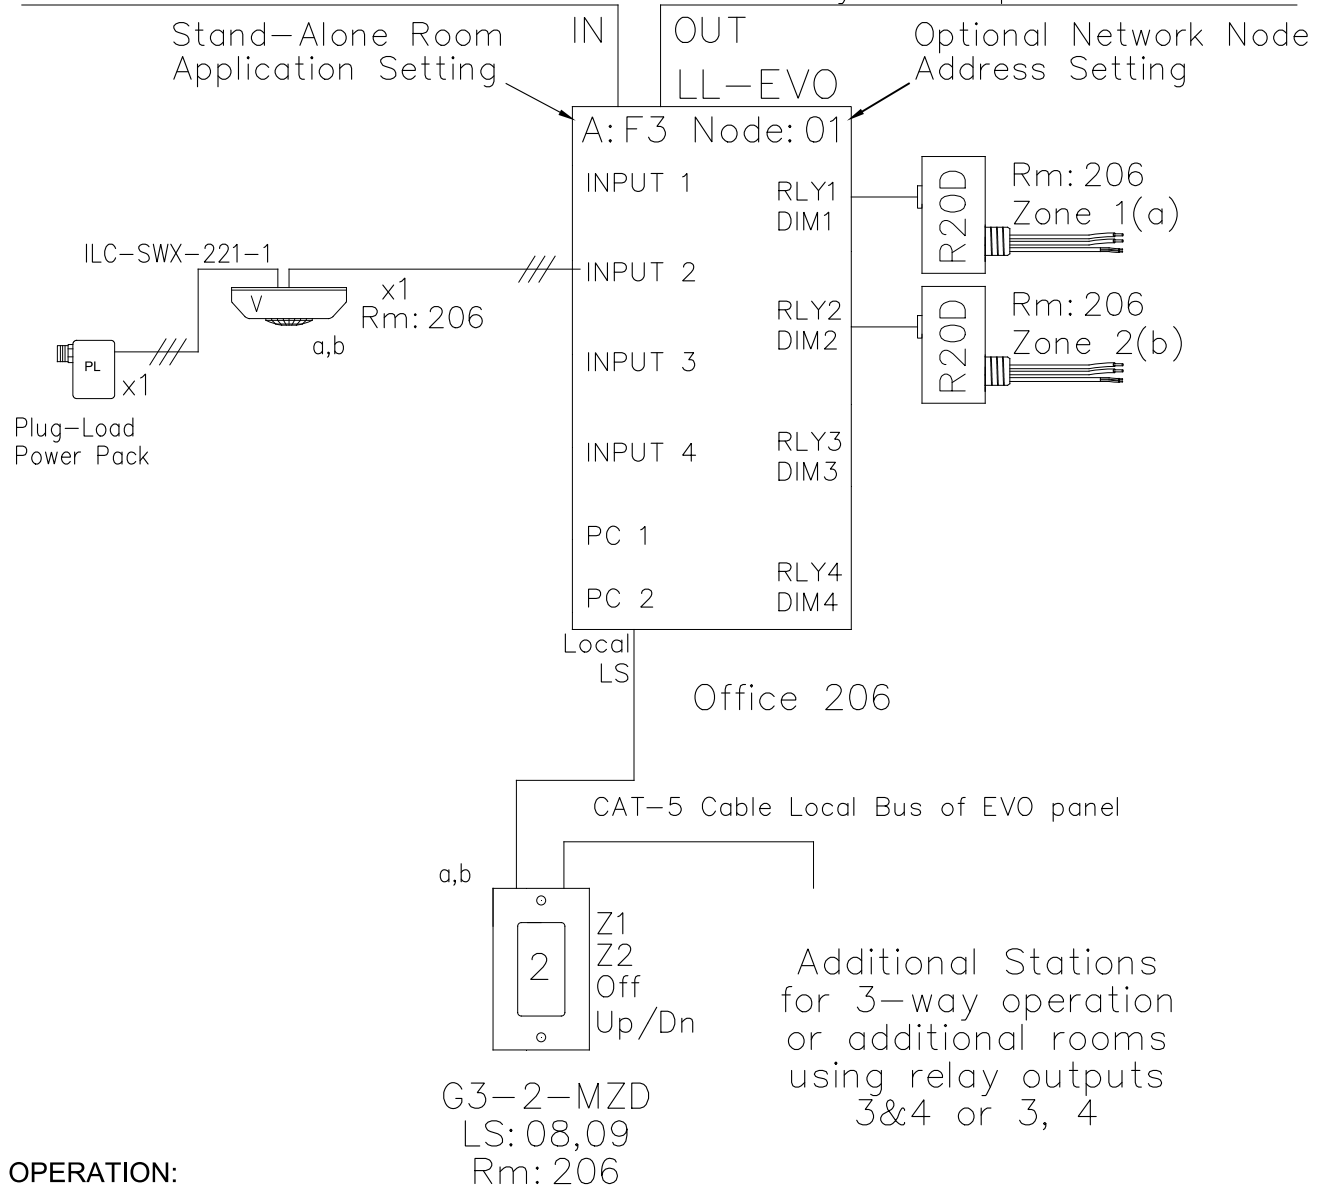

**PRIVATE OFFICE
ASHRAE DESIGN GUIDE 90.1 - 2013
<250sf OR IF THE LOAD IS <120W
RISER DIAGRAM**

CAT-5 Data Cable For Network System Option

OPERATION:
Switch On/Off, dimming
Motion sensor set for Vacancy
Plug-load relay for 120V outlets operated by motion sensor on/off.

intelligent
lighting controls

5229 Edina Industrial Blvd.
Minneapolis, MN 55439
952.829.1900 | ilc-usa.com

XX				Project:
NUMBER	REVISIONS	DATE	SHEET INFORMATION	
A	Code Riser CR0206	5-6-19	DATE:	5-6-19
C	Rev C Update	4-27-20	SCALE:	NONE
			DRAWN BY:	JM

PRIVAE OFFICE Title:
2-ZONE
ASHRAE 90.1
RISER

GO# Sheet:
219xxxx **CR0206**