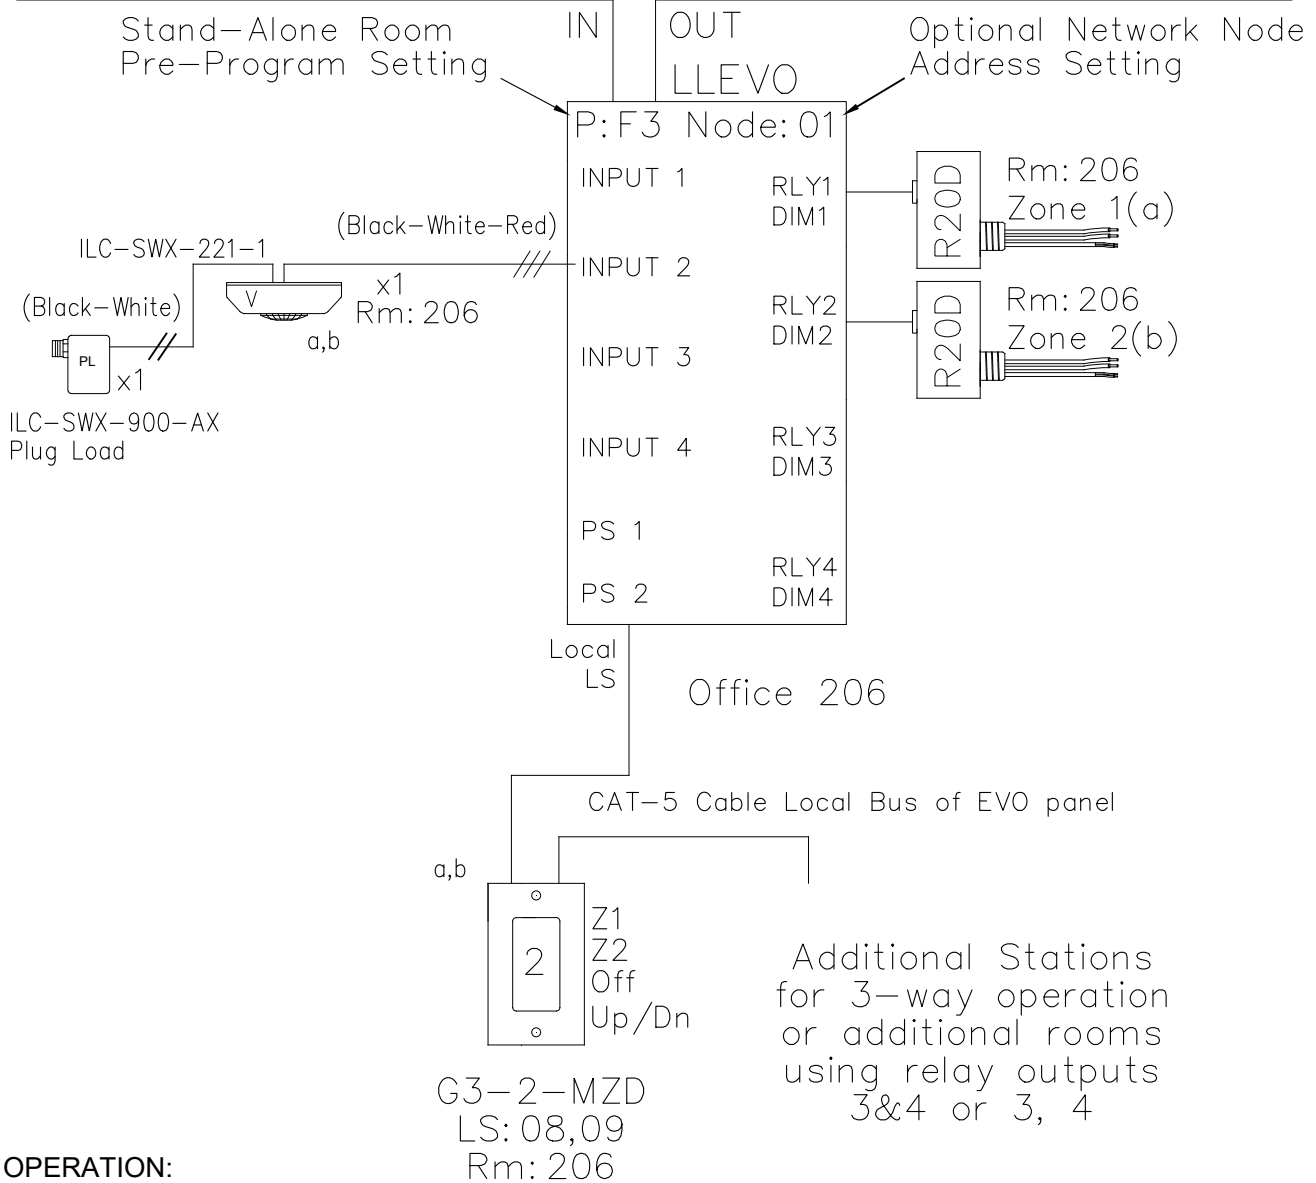

**PRIVATE OFFICE
ASHRAE DESIGN GUIDE 90.1 - 2013
<250sf OR IF THE LOAD IS <120W
RISER DIAGRAM**

CAT-5 Data Cable For Network System Option

OPERATION:
Switch On/Off, dimming
Motion sensor set for Vacancy
Plug-load relay for 120V outlets operated by motion sensor on/off.
Pre-Program F3

2-ZONE ASHRAE 90.1 RISER		GO#	Sheet:
222xxxxx		CR0206	