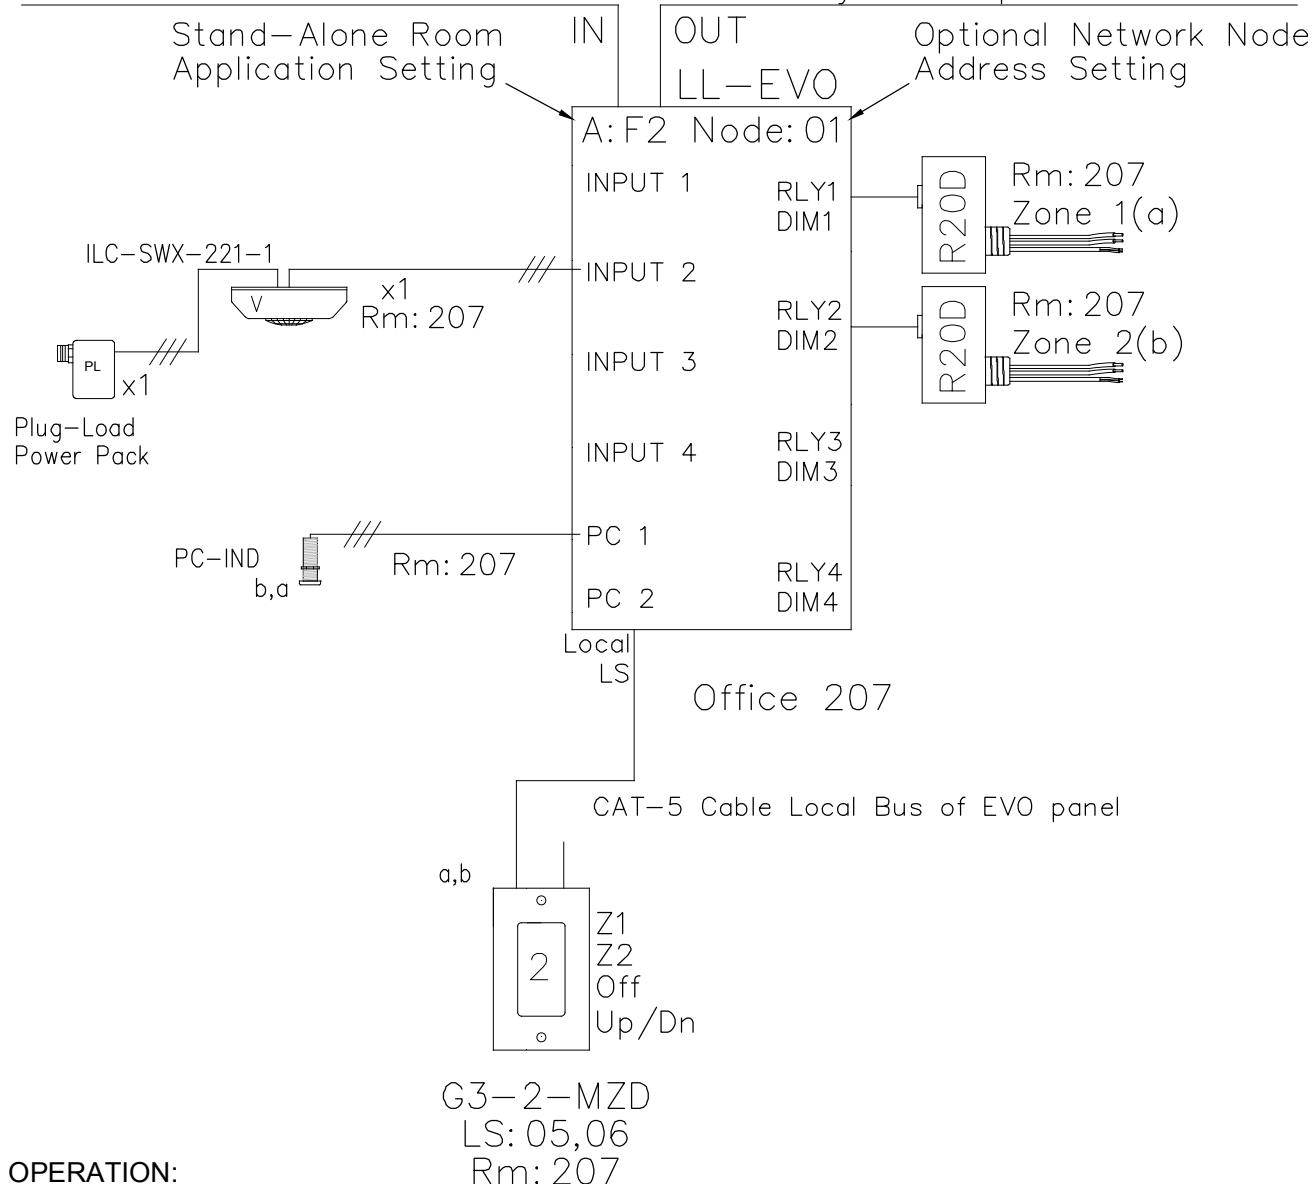

# PRIVATE OFFICE WITH WINDOW ASHRAE DESIGN GUIDE 90.1 - 2010 RISER DIAGRAM

CAT-5 Data Cable For Network System Option

**OPERATION:**  
 Switch ON/OFF  
 On Level set for 50% dimming  
 Motion sensor set for Vacancy  
 Photocell limits max level in daylight zones  
 Plug-load relay for 120V outlets operated by motion sensor on/off.

**intelligent**  
lighting controls

5229 Edina Industrial Blvd.  
 Minneapolis, MN 55439  
 952.842.2564 | 800.922.8004  
 ilc-usa.com

XX				Project:
NUMBER	REVISIONS	DATE	SHEET INFORMATION	
A	Code Riser CR0207	5-6-19	DATE:	5-6-19
1	-	-	SCALE:	NONE
			DRAWN BY:	JM