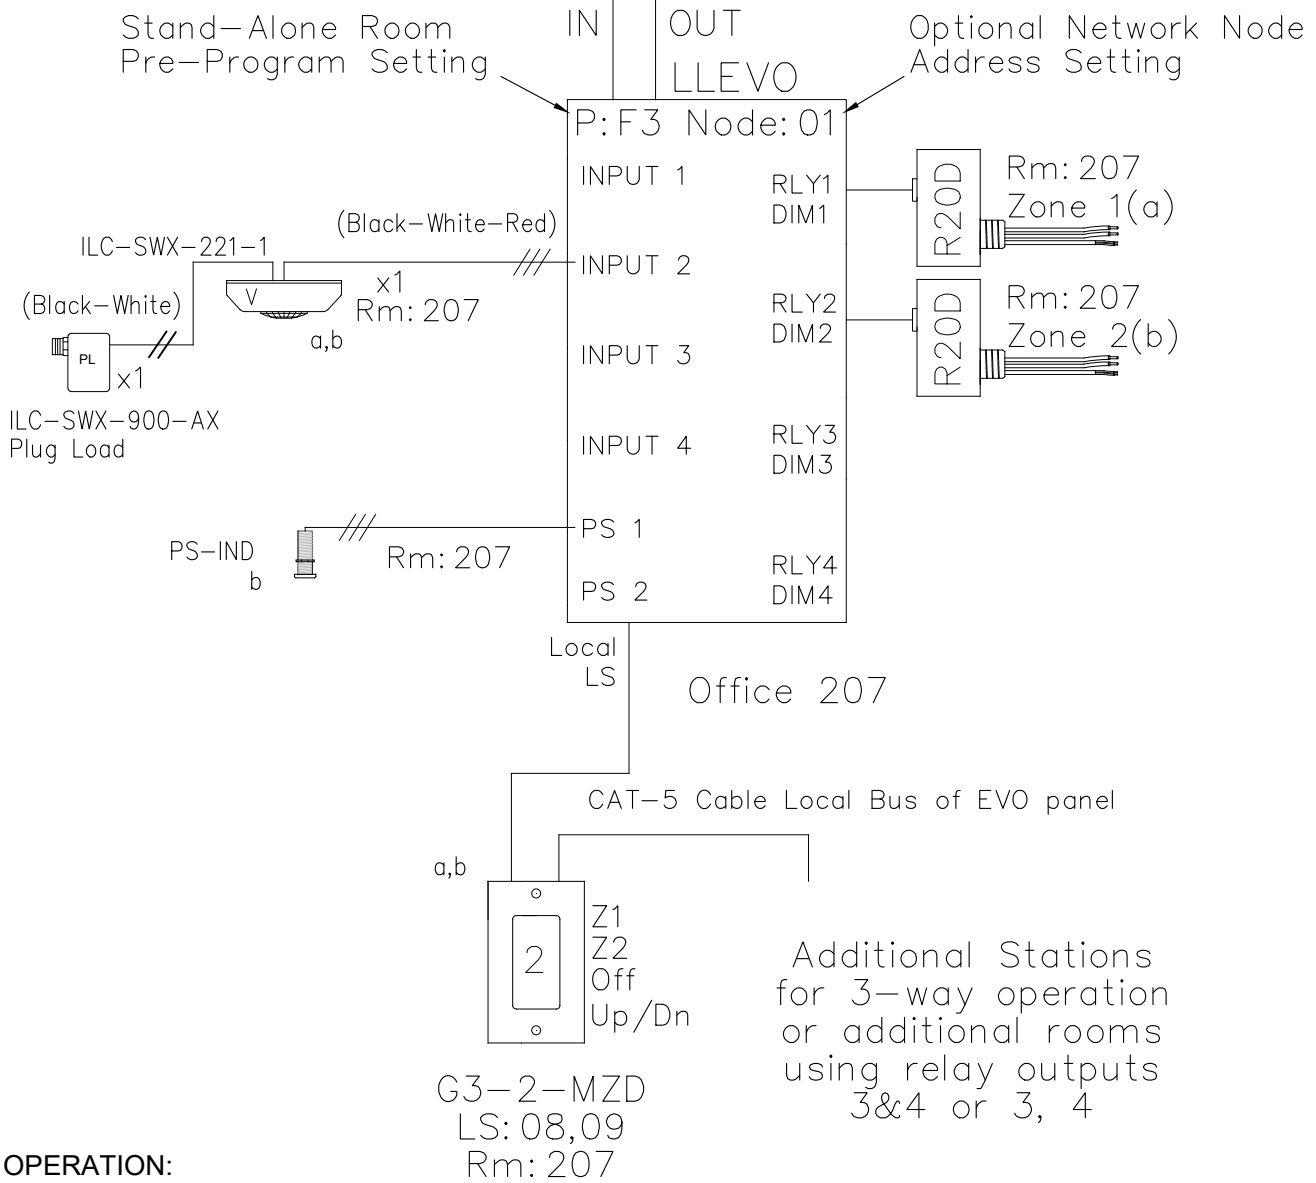

PRIVATE OFFICE WITH WINDOW ASHRAE DESIGN GUIDE 90.1 - 2013 RISER DIAGRAM

CAT-5 Data Cable For Network System Option

OPERATION:
 Switch On/Off, dimming
 Motion sensor set for Vacancy
 Photocell limits max level in daylight zones
 Plug-load relay for 120V outlets
 operated by motion sensor on/off.
 Pre-Program F3

intelligent
lighting controls

5229 Edina Industrial Blvd.
 Minneapolis, MN 55439
 952.829.1900 | ilc-usa.com

XX				Project:
NUMBER	REVISIONS	DATE	SHEET INFORMATION	
E	Pre-Program	1-3-22	DATE: 1-3-22	
			SCALE: NONE	
			DRAWN BY: JM	