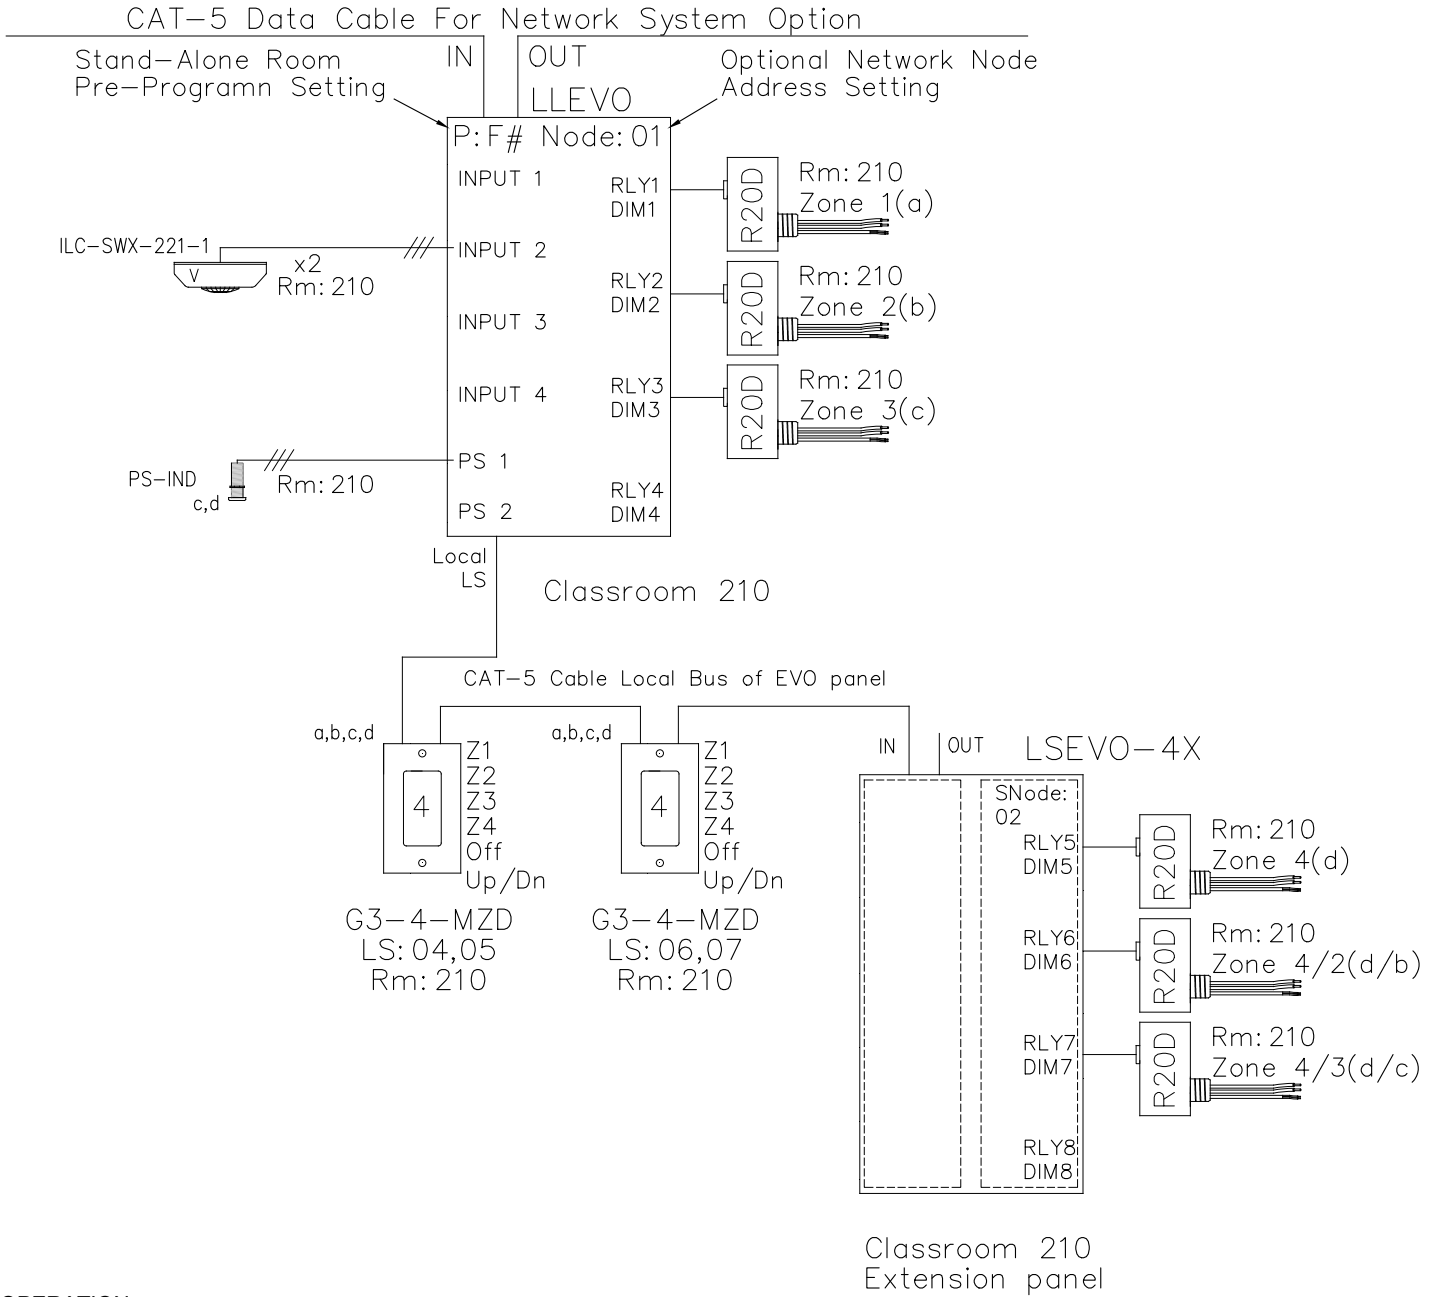

# SEATTLE CLASSROOM 4/6 ZONE RISER DIAGRAM

**OPERATION:**  
 Switch ON/OFF  
 On Level set for 50% dimming  
 Motion sensor set for Vacancy  
 Photo Sensor limits max level in daylight zones

5229 Edina Industrial Blvd.  
 Minneapolis, MN 55439  
 952.829.1900 | ilc-usa.com

<b>XX</b>				Project:
NUMBER	REVISIONS	DATE	SHEET INFORMATION	
E	Naming	1-3-22	DATE: 1-3-22	
			SCALE: NONE	
			DRAWN BY: JM	

<b>SEATTLE CLASSROOM 4/6 Zone RISER</b>		Title:
222xxxxx	Sheet:	
GO#	CR0210	