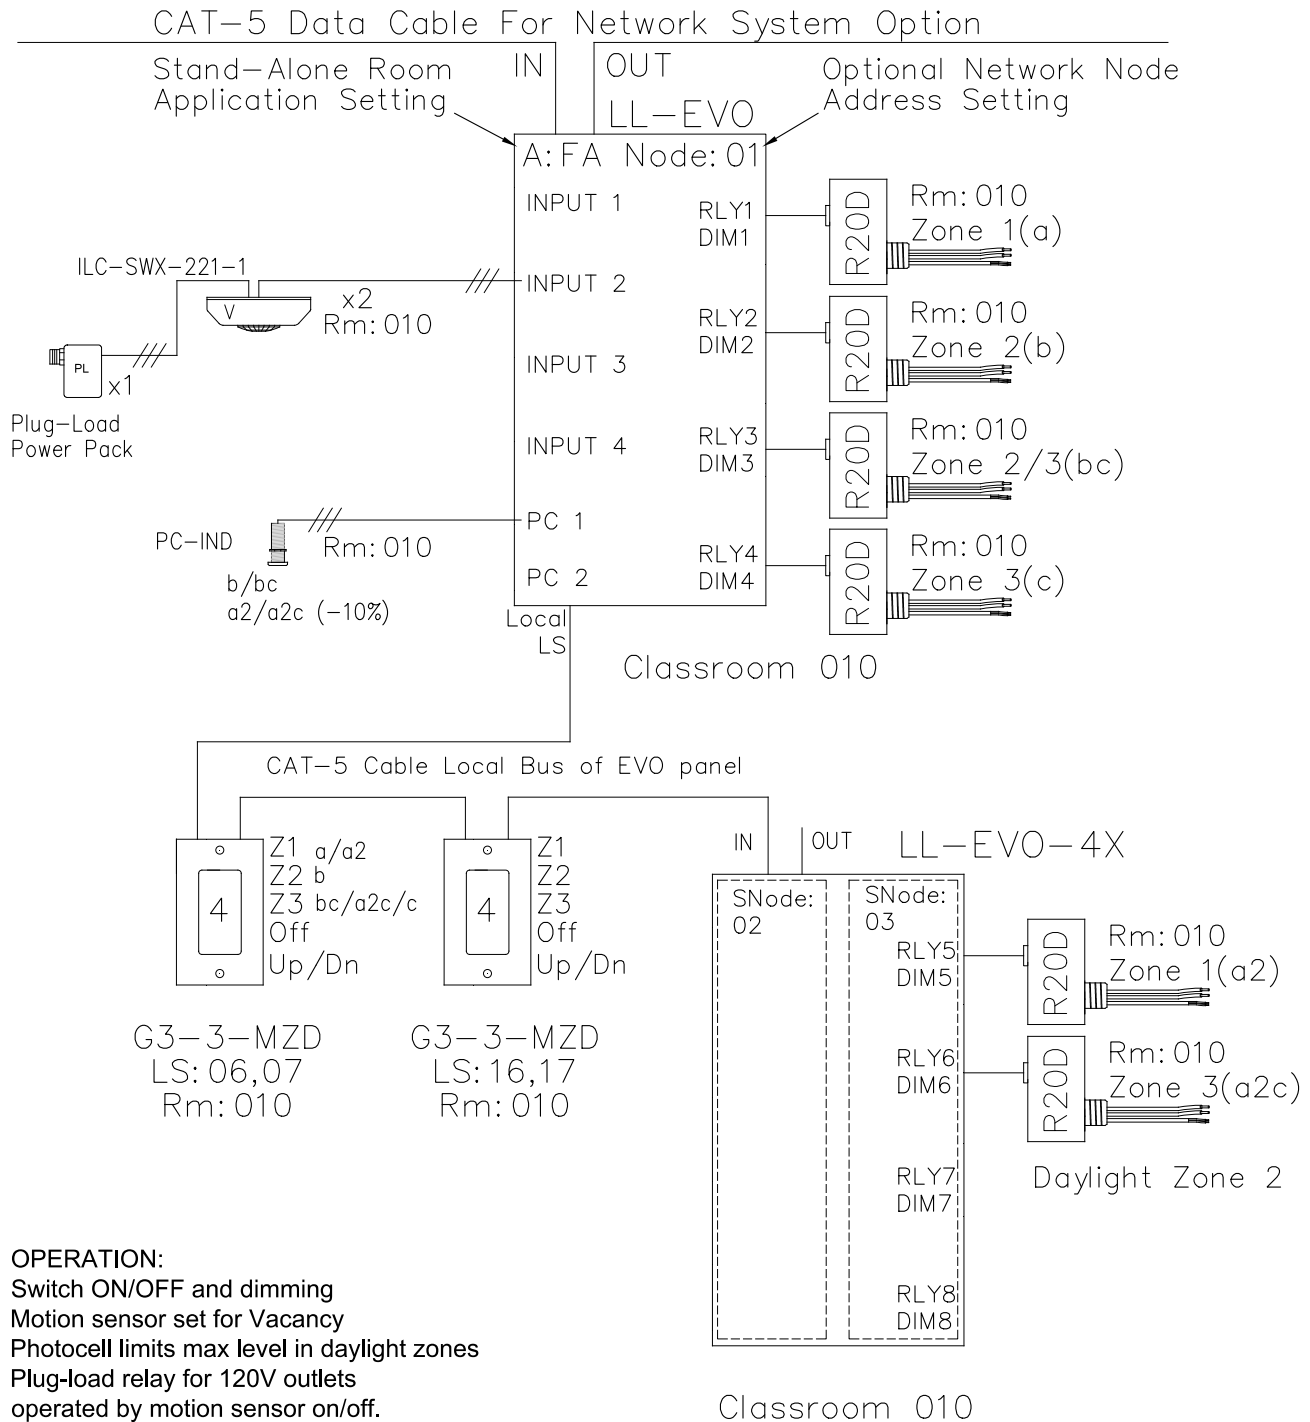

CLASSROOM ASHRAE DESIGN GUIDE 90.1 - 2013 RISER DIAGRAM

intelligent
lighting controls

5229 Edina Industrial Blvd.
 Minneapolis, MN 55439
 952.829.1900 | ilc-usa.com

XX				Project:
NUMBER	REVISIONS	DATE	SHEET INFORMATION	
A	Code Riser CR0210	5-6-19	DATE:	5-6-19
C	Rev C Update	4-27-20	SCALE:	NONE
			DRAWN BY:	JM

Title: **CLASSROOM**
ASHRAE 90.1
4/6 Zone RISER

GO# **219xxxx** Sheet: **CR0211**