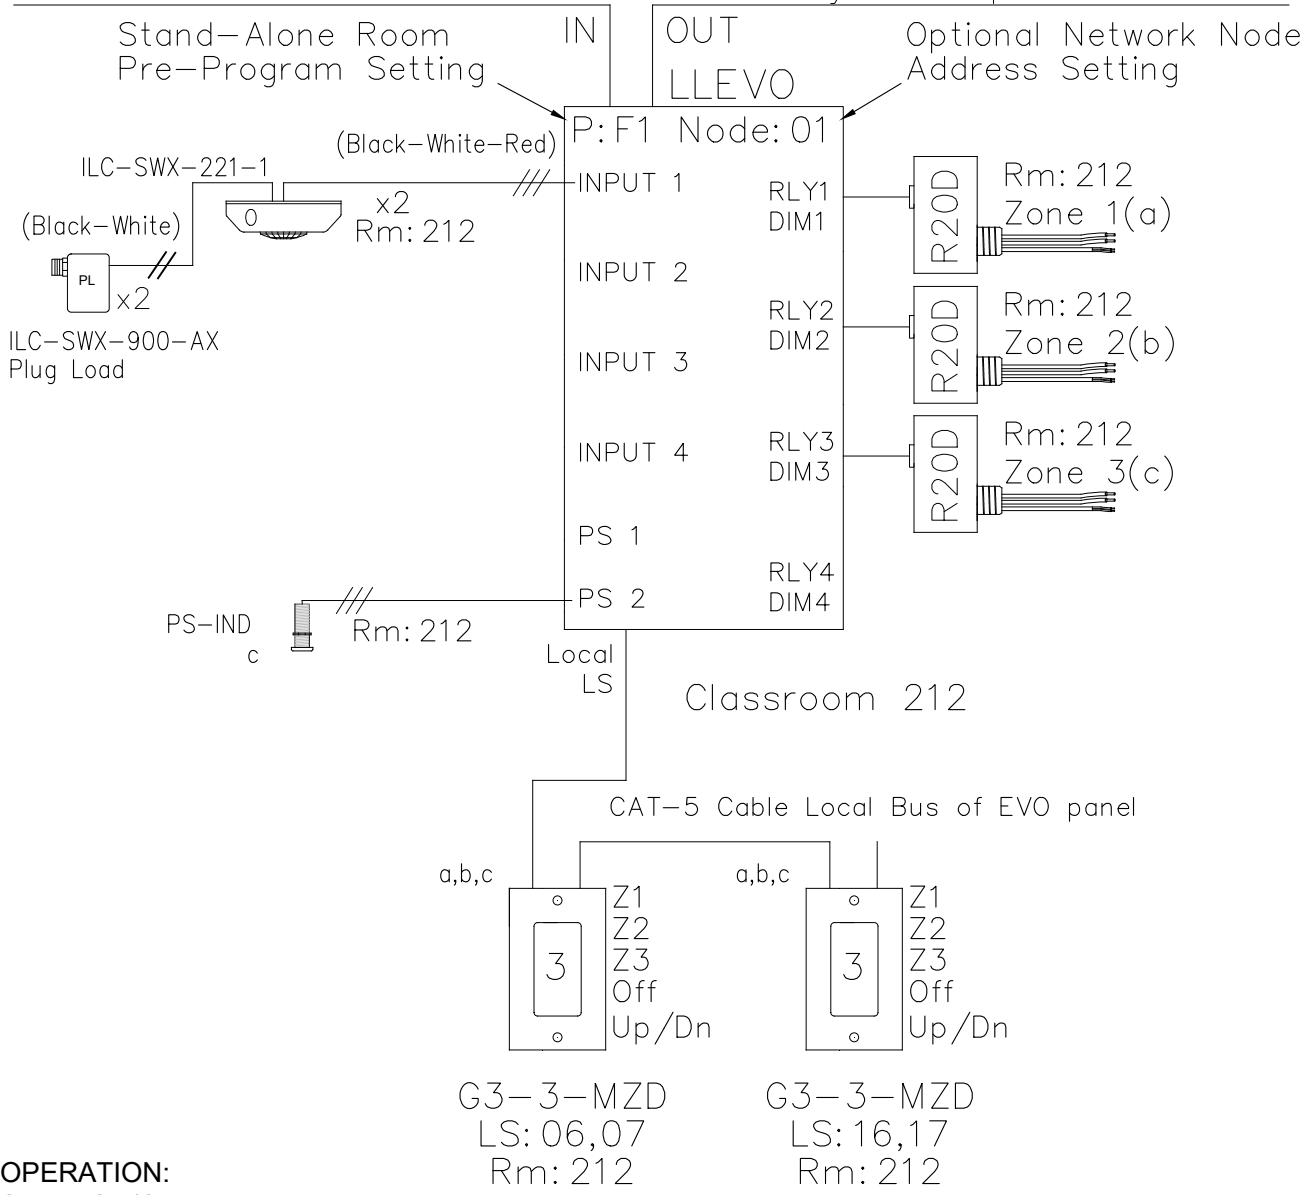

OPEN OFFICE ASHRAE DESIGN GUIDE 90.1 - 2013 RISER DIAGRAM

CAT-5 Data Cable For Network System Option

OPERATION:
 Switch ON/OFF and dimming
 Motion sensor set for Occupancy
 Photocell limits max level in daylight zones
 Plug-load relay for 120V outlets operated by motion sensor on/off.
 Pre-Program F1