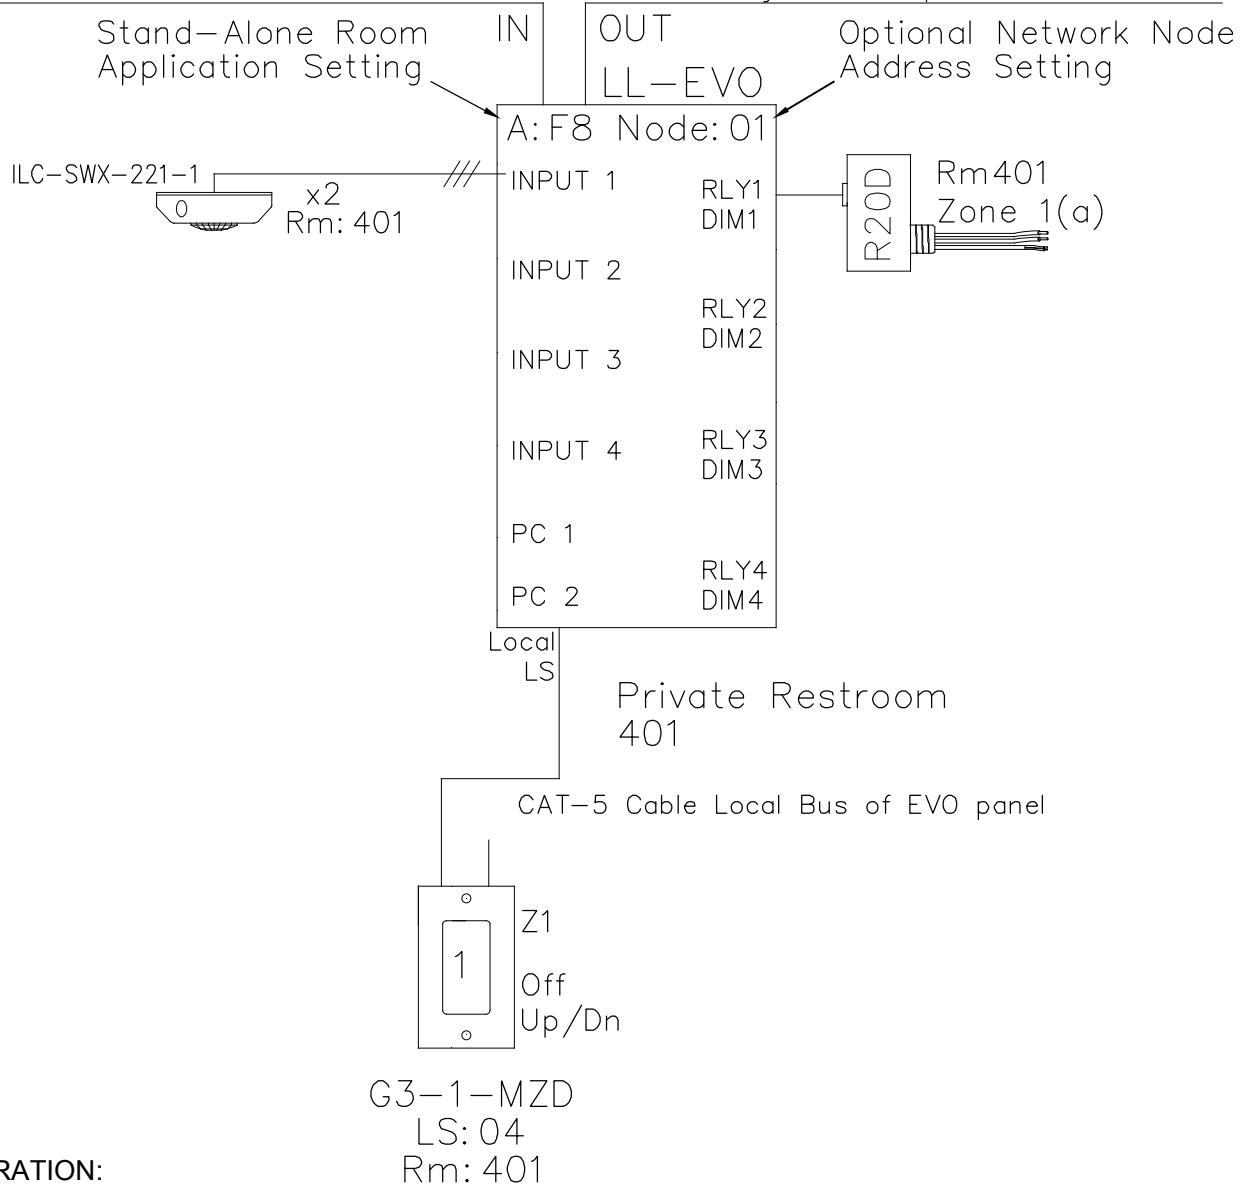

PRIVATE RESTROOM IECC 2015 DESIGN GUIDE RISER DIAGRAM

CAT-5 Data Cable For Network System Option

OPERATION:
Switch ON/OFF
On Level set for 100% dimming
Motion sensor set for Occupancy On/Off

5229 Edina Industrial Blvd.
Minneapolis, MN 55439
952.842.2564 | 800.922.8004
ilc-usa.com

XX				Project:	Title:
NUMBER	REVISIONS	DATE	SHEET INFORMATION		
A	Code Riser CR0401	5-6-19	DATE:	5-6-19	
1	-	-	SCALE:	NONE	
			DRAWN BY:	JM	

**PRIVATE RESTROOM
IECC 2015
RISER**

GO# Sheet:
219xxxx CR0401