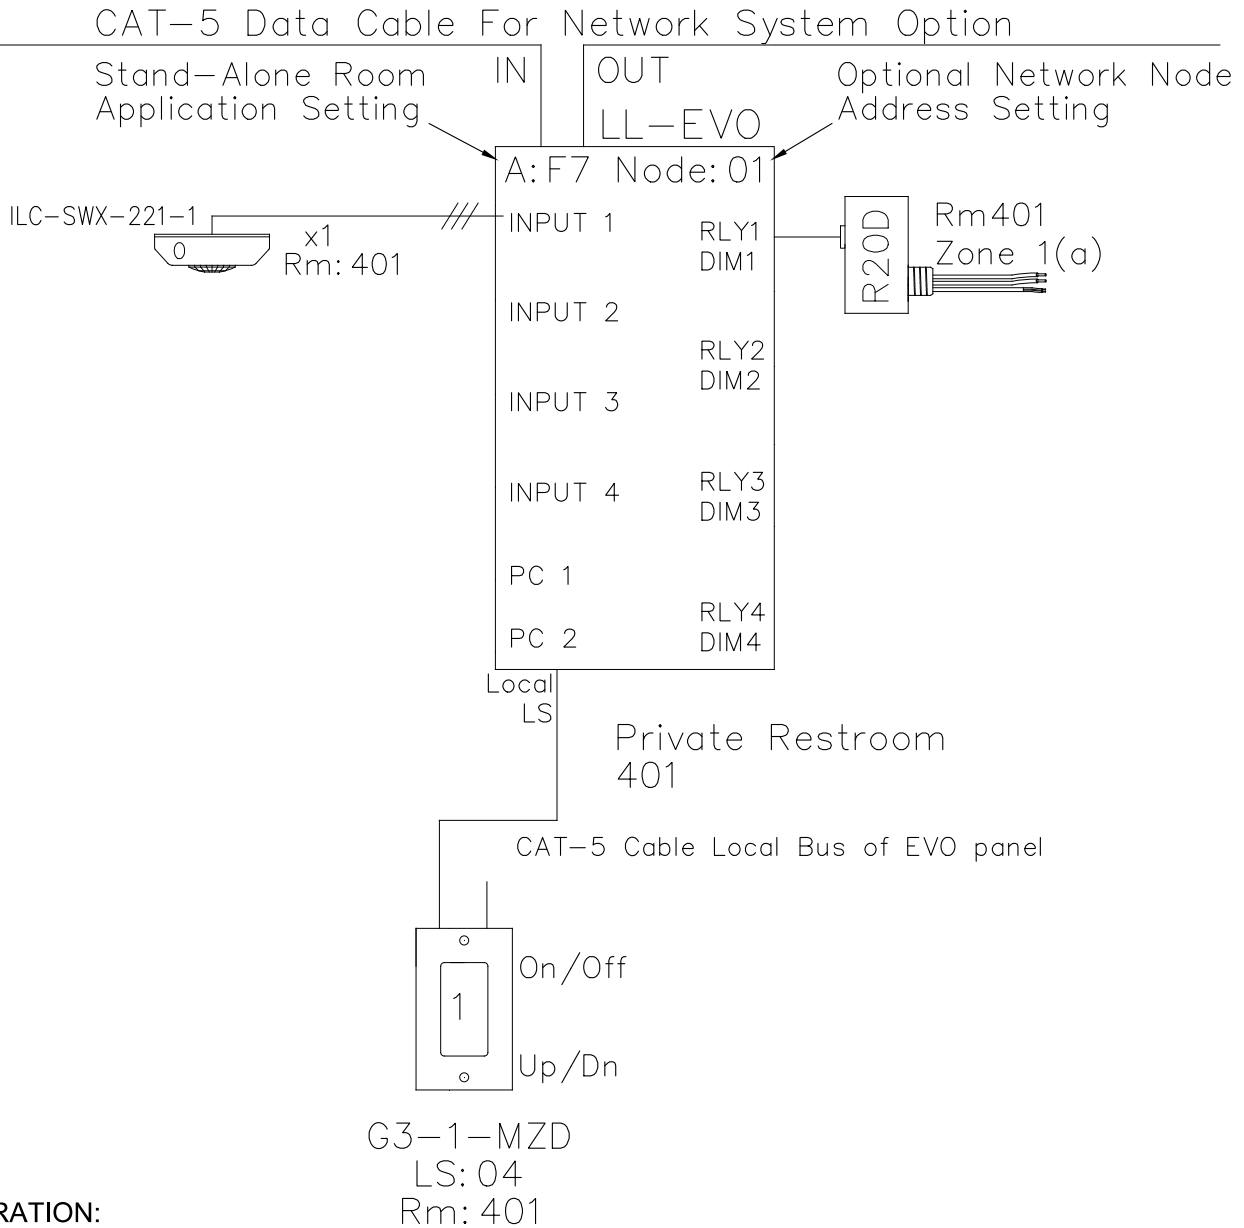

PRIVATE RESTROOM IECC 2015 DESIGN GUIDE RISER DIAGRAM

OPERATION:
Switch ON/OFF
On Level set for 50% dimming
Motion sensor set for Occupancy On/Off

5229 Edina Industrial Blvd.
Minneapolis, MN 55439
952.829.1900 | ilc-usa.com

XX				Project:
NUMBER	REVISIONS	DATE	SHEET INFORMATION	
A	Code Riser CR0401	5-6-19	DATE:	5-6-19
C	Rev C Update	4-27-20	SCALE:	NONE
			DRAWN BY:	JM

Title:	
PRIVATE RESTROOM IECC 2015 RISER	
GO#	Sheet:
219xxxx	CR0401