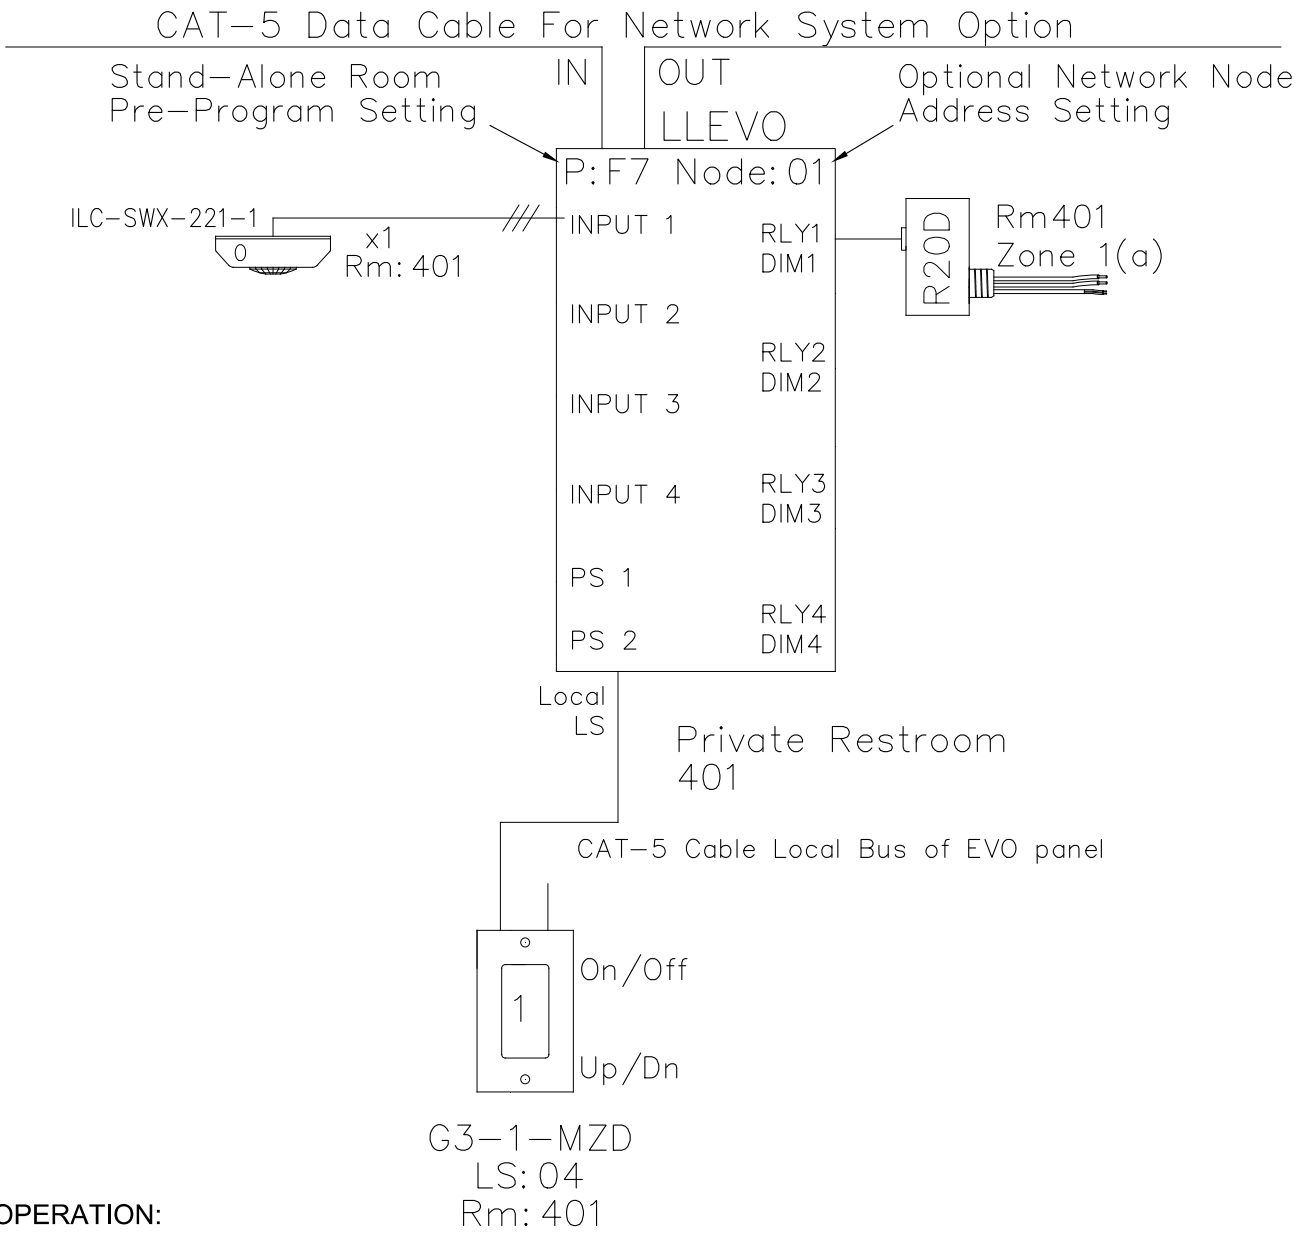

PRIVATE RESTROOM IECC 2015 DESIGN GUIDE RISER DIAGRAM

OPERATION:
Switch and motion sensor set for
On-50% /Off
Pre-Program F7

5229 Edina Industrial Blvd.
Minneapolis, MN 55439
952.829.1900 | ilc-usa.com

XX				Project:
NUMBER	REVISIONS	DATE	SHEET INFORMATION	
F	IACC 2021	3-15-23	DATE:	3-15-23
			SCALE: NONE	
			DRAWN BY: JM	

Title:

PRIVATE RESTROOM IECC 2021 RISER

GO#	Sheet:
222xxxxx	CR0401