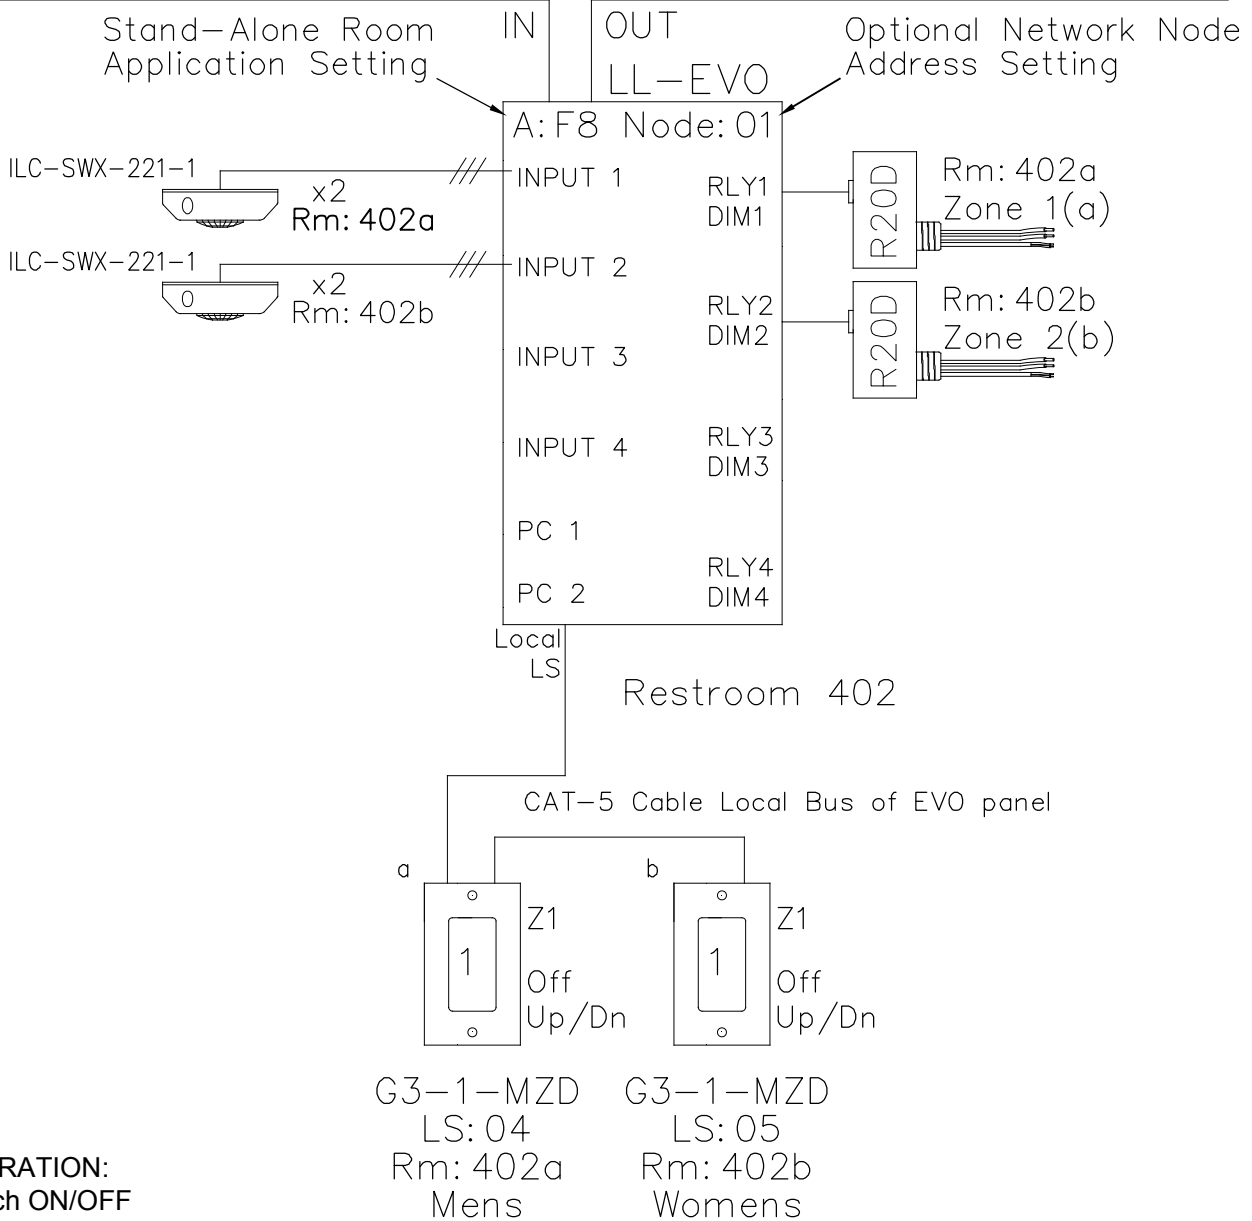

PUBLIC RESTROOM IECC 2015 DESIGN GUIDE RISER DIAGRAM

CAT-5 Data Cable For Network System Option

OPERATION:
 Switch ON/OFF
 On Level set for 100% dimming
 Motion sensor set for Occupancy On/Off

5229 Edina Industrial Blvd.
 Minneapolis, MN 55439
 952.842.2564 | 800.922.8004
 ilc-usa.com

XX				Project:
NUMBER	REVISIONS	DATE	SHEET INFORMATION	
A	Code Riser CR0402	5-6-19	DATE:	5-6-19
1	-	-	SCALE:	NONE
			DRAWN BY:	JM

Title:	
PUBLIC RESTROOM IECC 2015 RISER	
GO#	Sheet:
219xxxx	CR0402