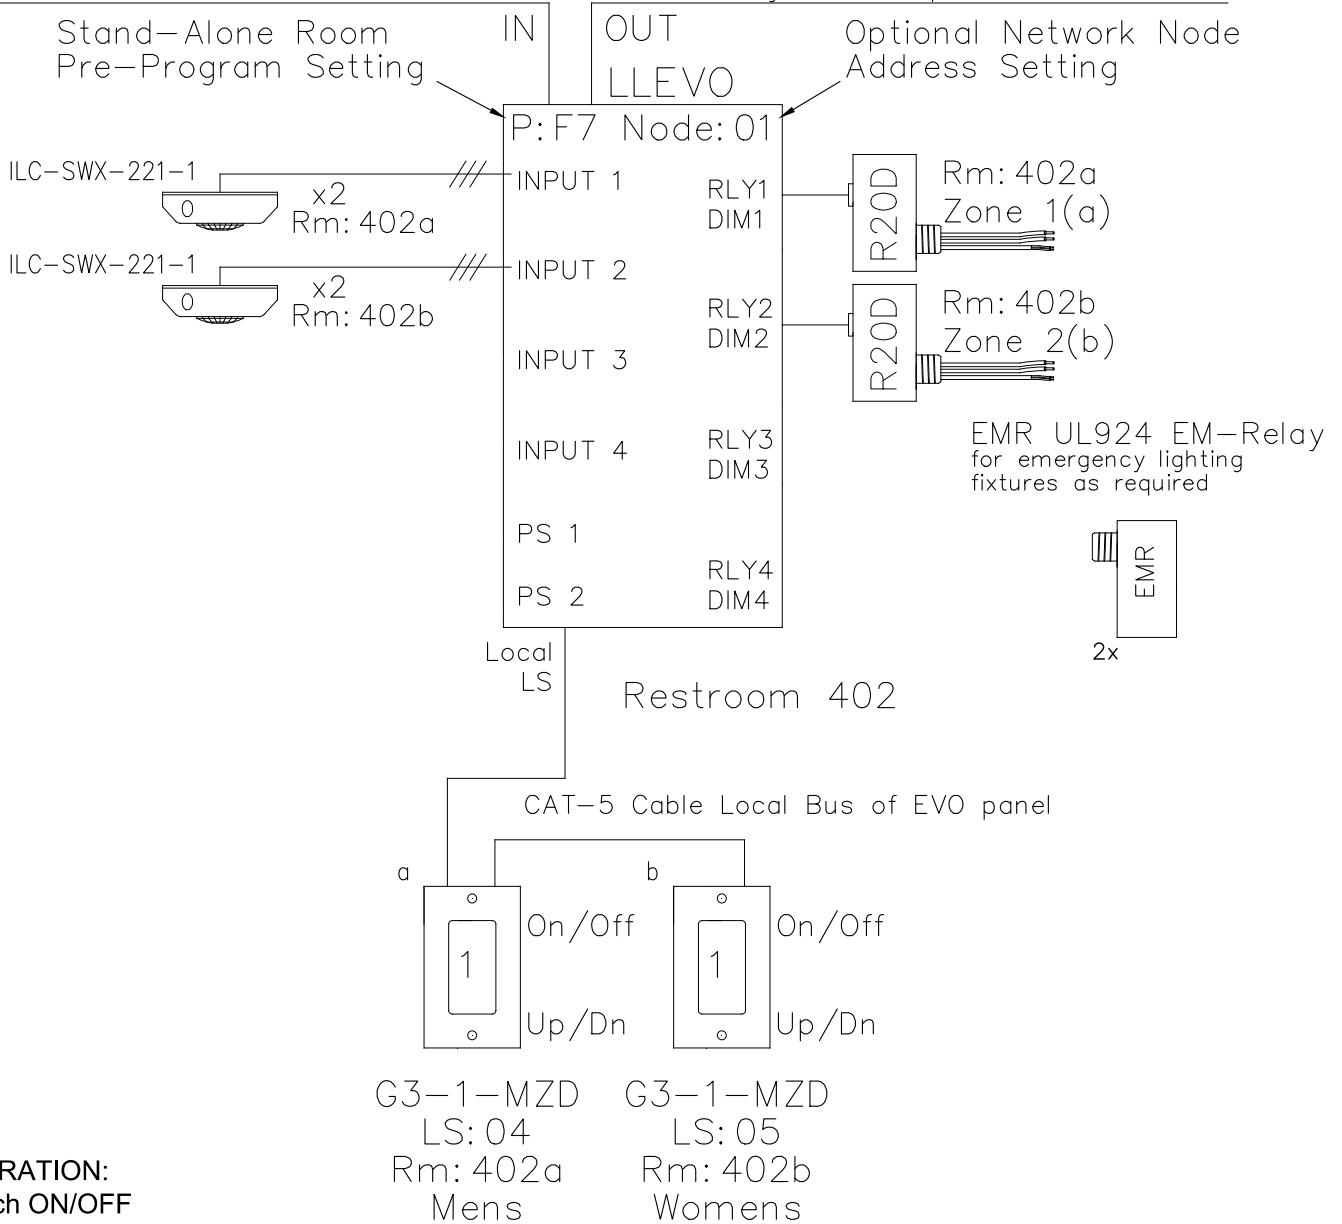

PUBLIC RESTROOM IECC 2021 DESIGN GUIDE RISER DIAGRAM

CAT-5 Data Cable For Network System Option

OPERATION:
Switch ON/OFF
On Level set for 50% dimming
Motion sensor set for Occupancy
On-50% / Off
Pre-Program F7

5229 Edina Industrial Blvd.
Minneapolis, MN 55439
952.829.1900 | ilc-usa.com

XX				Project:
NUMBER	REVISIONS	DATE	SHEET INFORMATION	
F	IACC 2021	3-15-23	DATE:	3-15-23
			SCALE: NONE	
			DRAWN BY: JM	

Title:	
PUBLIC RESTROOM IECC 2021 RISER	
GO#	Sheet:
222xxxxx	CR0402