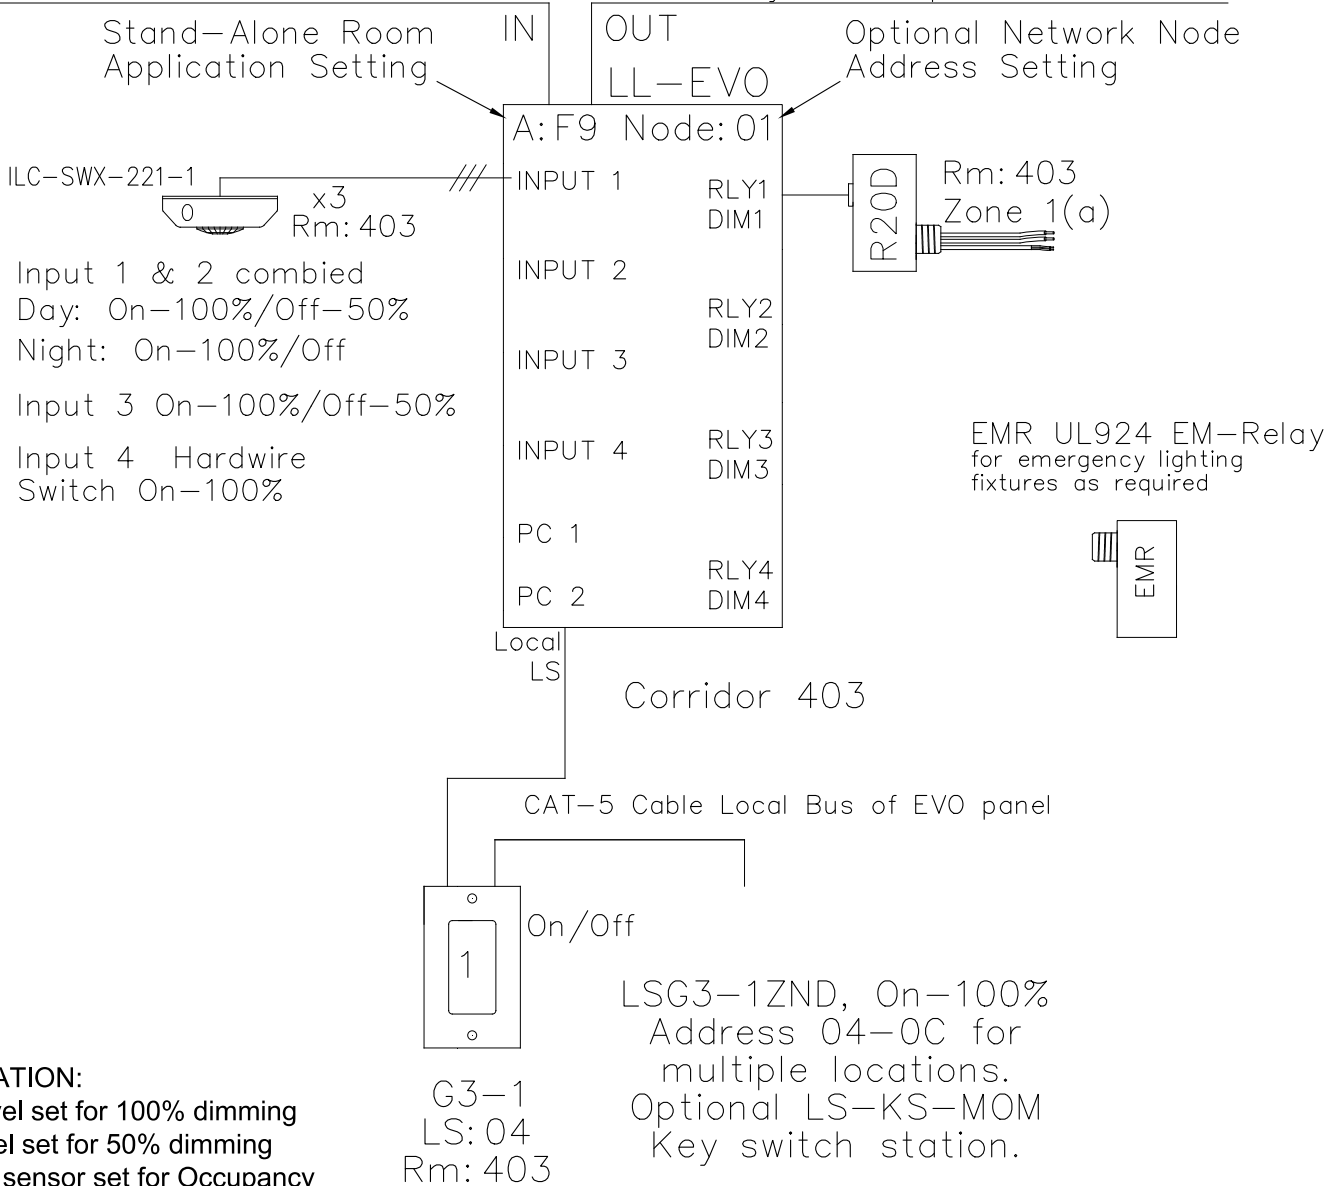

CORRIDOR IECC 2015 DESIGN GUIDE RISER DIAGRAM

CAT-5 Data Cable For Network System Option

OPERATION:

- On Level set for 100% dimming
- Off level set for 50% dimming
- Motion sensor set for Occupancy
- On at -100% / Un-Occupied - 50%
- Night: On-100% / Off

Photocell can be added to limits max level in daylight zones using relay output 2, If Windows or Skylights are present .

5229 Edina Industrial Blvd.
Minneapolis, MN 55439
952.829.1900 | ilc-usa.com

XX				Project:
NUMBER	REVISIONS	DATE	SHEET INFORMATION	
A	Code Riser CR0403	5-6-19	DATE:	5-6-19
C	Rev C Update	4-27-20	SCALE:	NONE
			DRAWN BY:	JM

CORRIDOR IECC 2015 RISER		Title:
GO#	Sheet:	
219xxxx	CR0403	