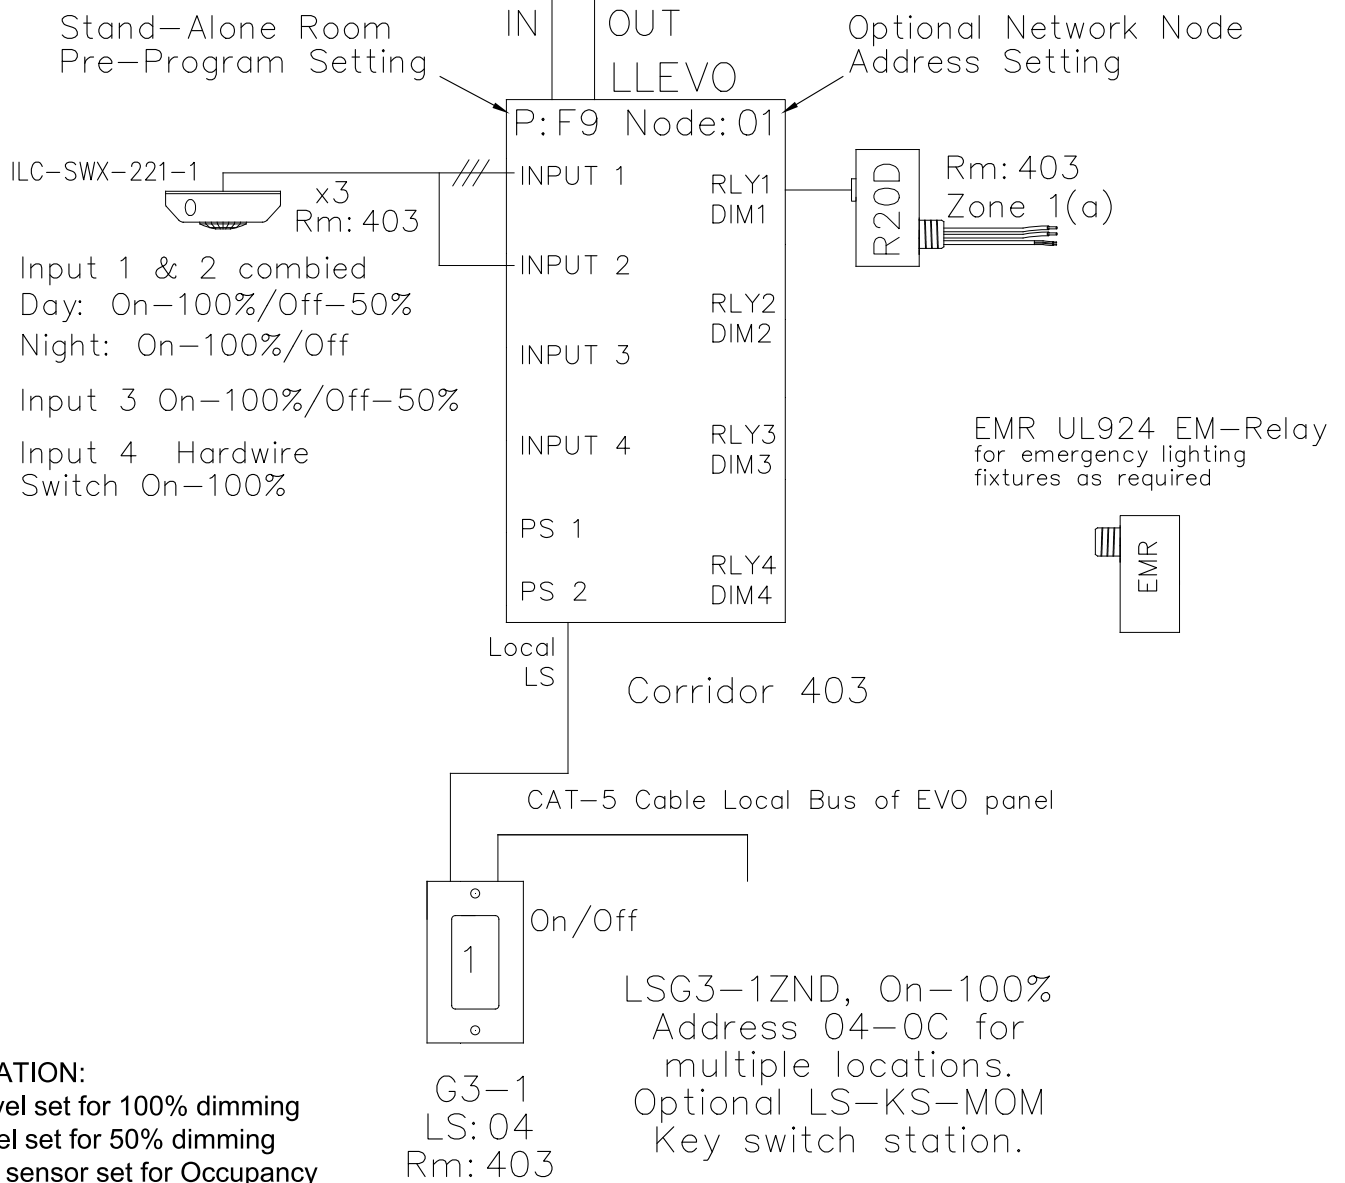

# CORRIDOR IECC 2021 DESIGN GUIDE RISER DIAGRAM

CAT-5 Data Cable For Network System Option

**OPERATION:**

- On Level set for 100% dimming
- Off level set for 50% dimming
- Motion sensor set for Occupancy
- On at -100% / Un-Occupied - 50%
- Night: On-100% / Off

Photocell can be added to limits max level in daylight zones using relay output 2, If Windows or Skylights are present .  
Pre-Program F9

5229 Edina Industrial Blvd.  
Minneapolis, MN 55439  
952.829.1900 | ilc-usa.com

XX				Project:	CORRIDOR IECC 2021 RISER	Title:
NUMBER	REVISIONS	DATE	SHEET INFORMATION			
F	IACC 2021	3-15-23	DATE:	3-15-23	GO#	Sheet:
			SCALE:	NONE	222xxxxx	CR0403
			DRAWN BY:	JM		