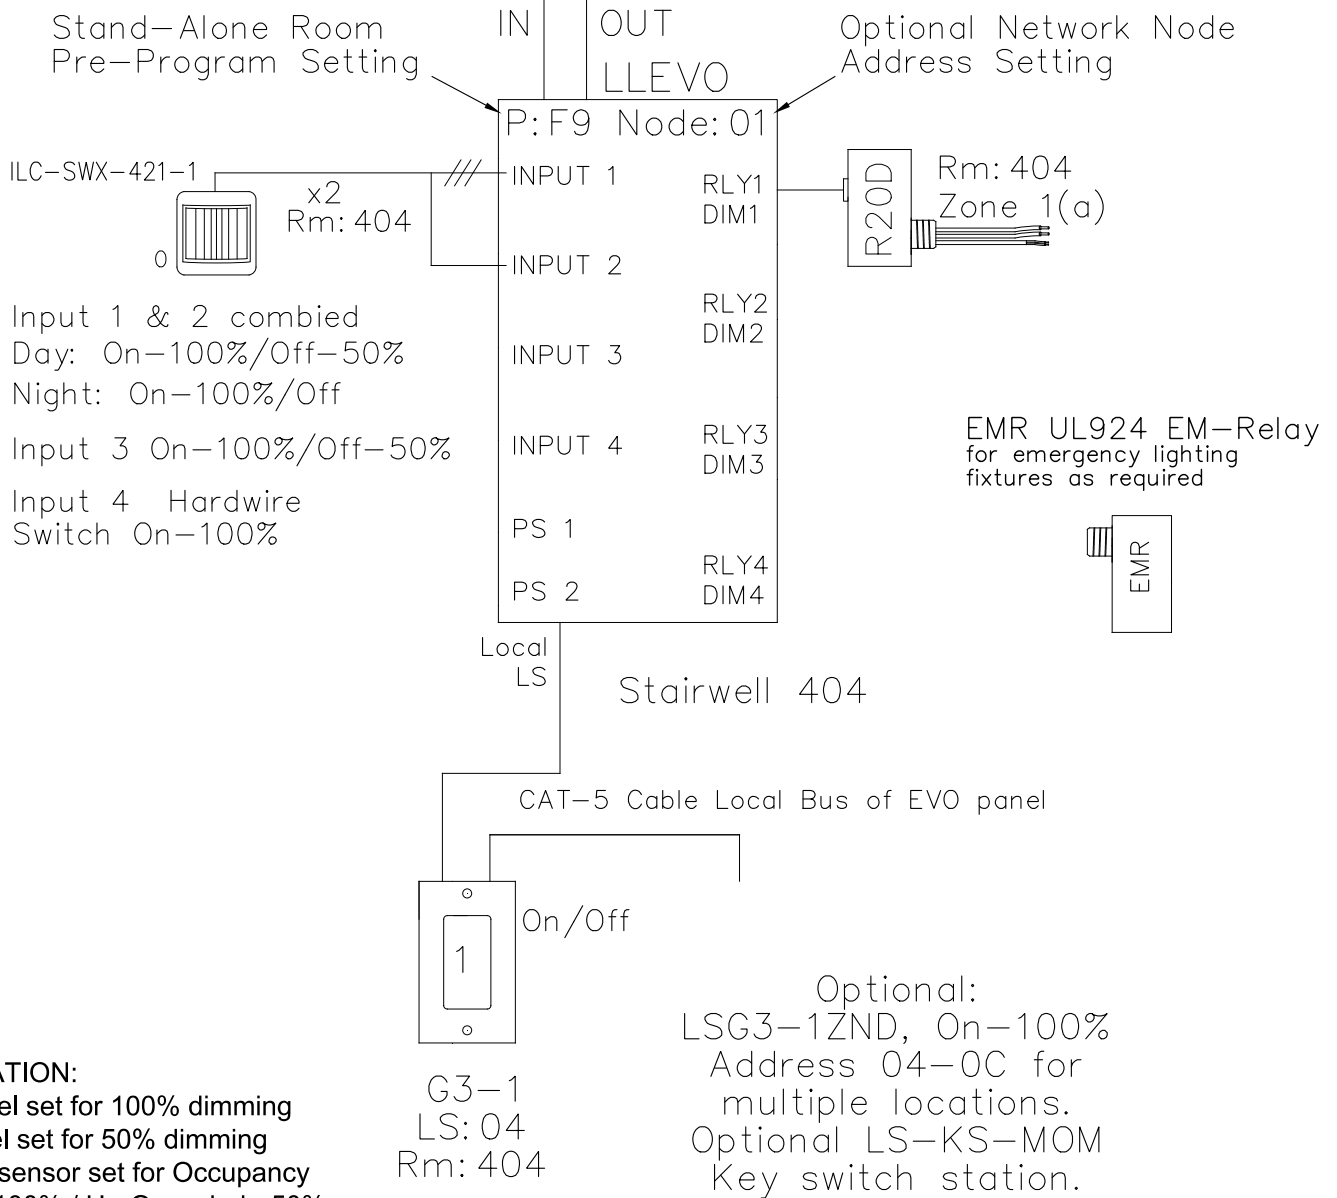

STAIRWELL IECC 2021 DESIGN GUIDE RISER DIAGRAM

CAT-5 Data Cable For Network System Option

OPERATION:
 On Level set for 100% dimming
 Off level set for 50% dimming
 Motion sensor set for Occupancy
 On at -100% / Un-Occupied - 50%
 Night: On-100% / Off

Photocell can be added to limits max level
 in daylight zones using relay output 2, If
 Windows or Skylights are present .
 Pre-Program F9

5229 Edina Industrial Blvd.
 Minneapolis, MN 55439
 952.829.1900 | ilc-usa.com

XX				Project:
NUMBER	REVISIONS	DATE	SHEET INFORMATION	
F	IACC 2021	3-15-23	DATE:	3-15-23
			SCALE:	NONE
			DRAWN BY:	JM

STAIRWELL IECC 2021 RISER		Title:
GO#	Sheet:	
222xxxxx	CR0404	