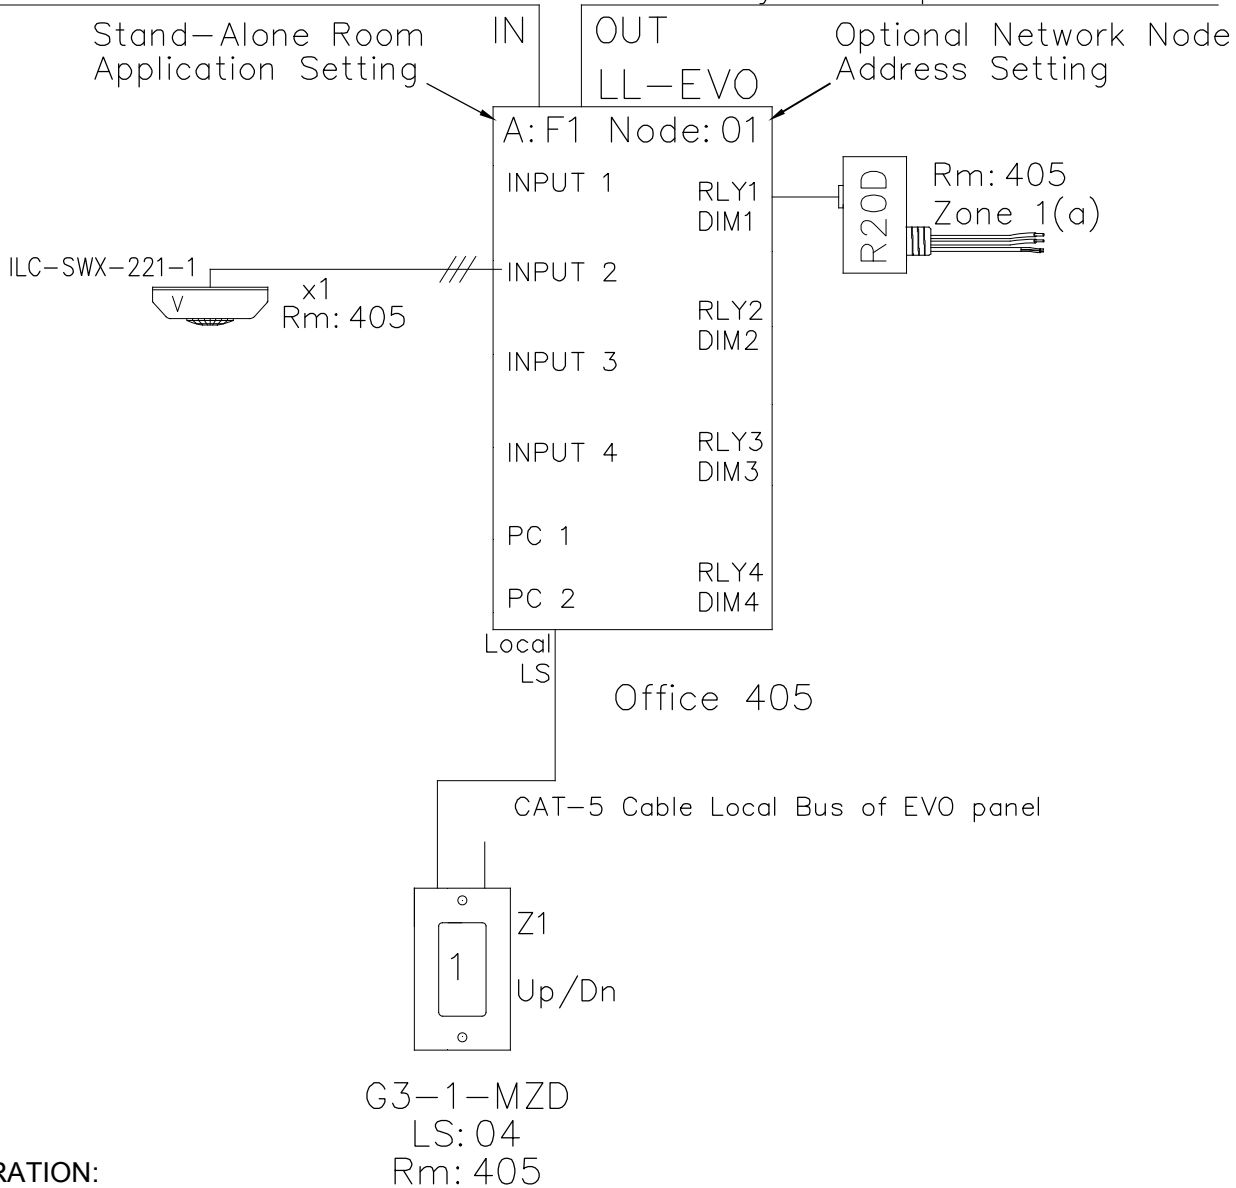

**PRIVATE OFFICE  
IECC 2015 DESIGN GUIDE  
<250sf OR IF THE LOAD IS <120W  
RISER DIAGRAM**

CAT-5 Data Cable For Network System Option

**OPERATION:**  
Switch ON/OFF  
On Level set for 50% dimming  
Motion sensor set for Vacancy

5229 Edina Industrial Blvd.  
Minneapolis, MN 55439  
952.842.2564 | 800.922.8004  
ilc-usa.com

XX				Project:
NUMBER	REVISIONS	DATE	SHEET INFORMATION	
A	Code Riser CR0405	5-6-19	DATE:	5-6-19
1	-	-	SCALE:	NONE
			DRAWN BY:	JM