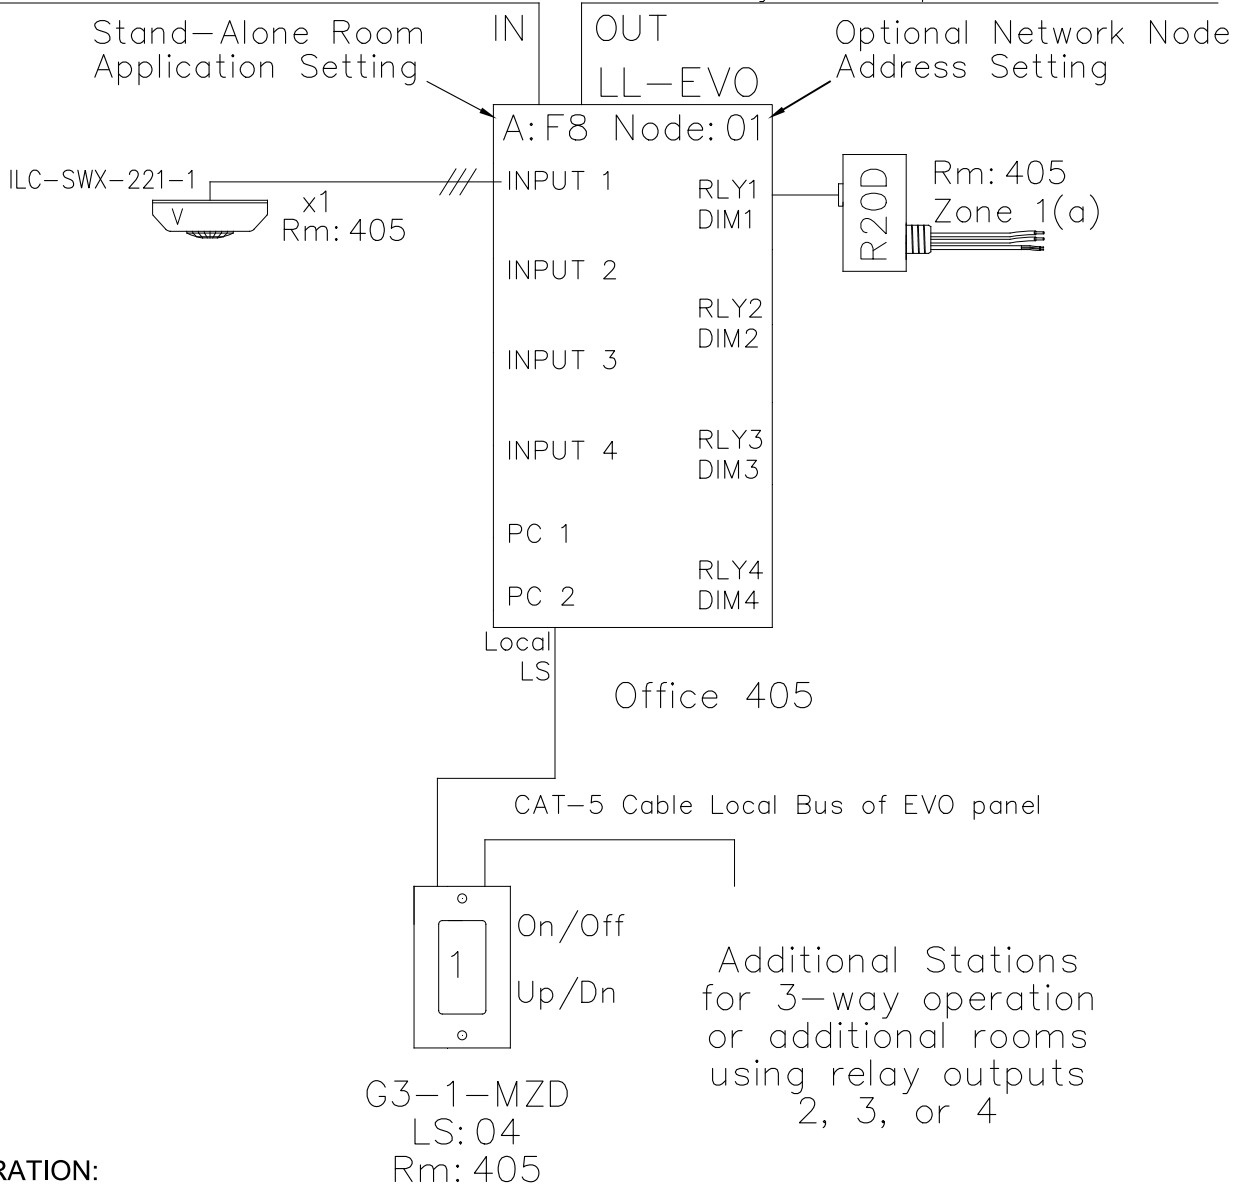

**PRIVATE OFFICE
IECC 2015 DESIGN GUIDE
<250sf OR IF THE LOAD IS <120W
RISER DIAGRAM**

CAT-5 Data Cable For Network System Option

OPERATION:
Switch ON/OFF
On Level set for 50% dimming
Motion sensor set for Vacancy

5229 Edina Industrial Blvd.
Minneapolis, MN 55439
952.829.1900 | ilc-usa.com

XX				Project:
NUMBER	REVISIONS	DATE	SHEET INFORMATION	
A	Code Riser CR0405	5-6-19	DATE:	5-6-19
C	Rev C Update	4-27-20	SCALE:	NONE
			DRAWN BY:	JM