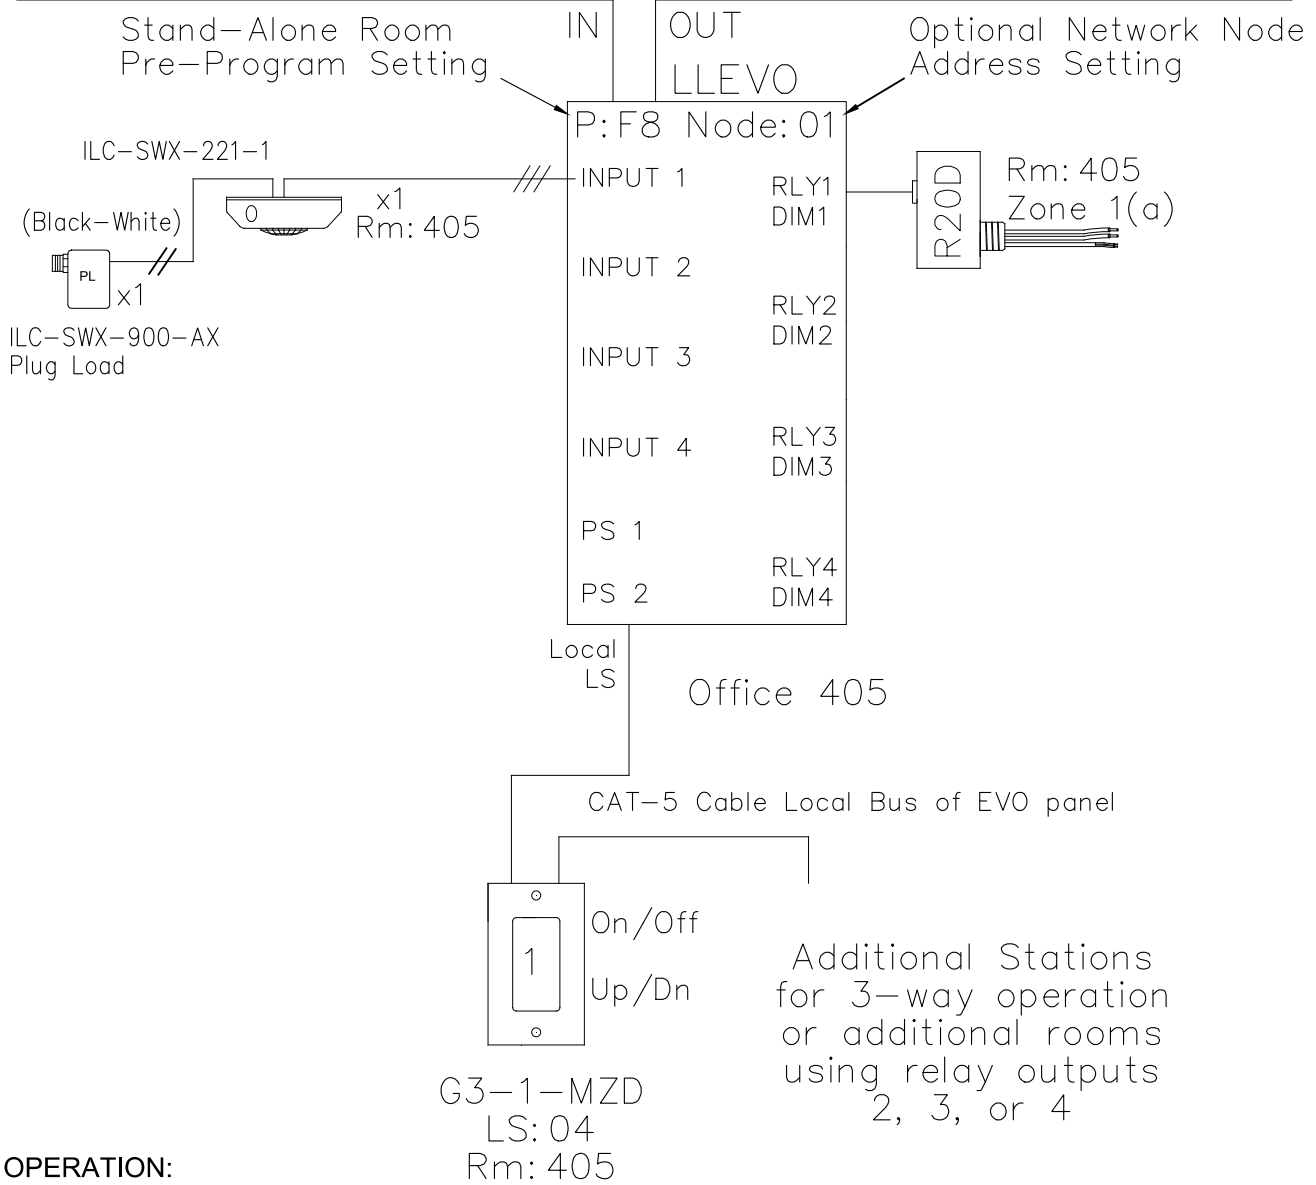

PRIVATE OFFICE IECC 2021 DESIGN GUIDE <250sf OR IF THE LOAD IS <120W RISER DIAGRAM

CAT-5 Data Cable For Network System Option

OPERATION:
Switch On-50% /Off
with Dimming control.
Motion sensor set for On-50% /Off
Pre-Program F7

GO# 222xxxxx Sheet: CR0405