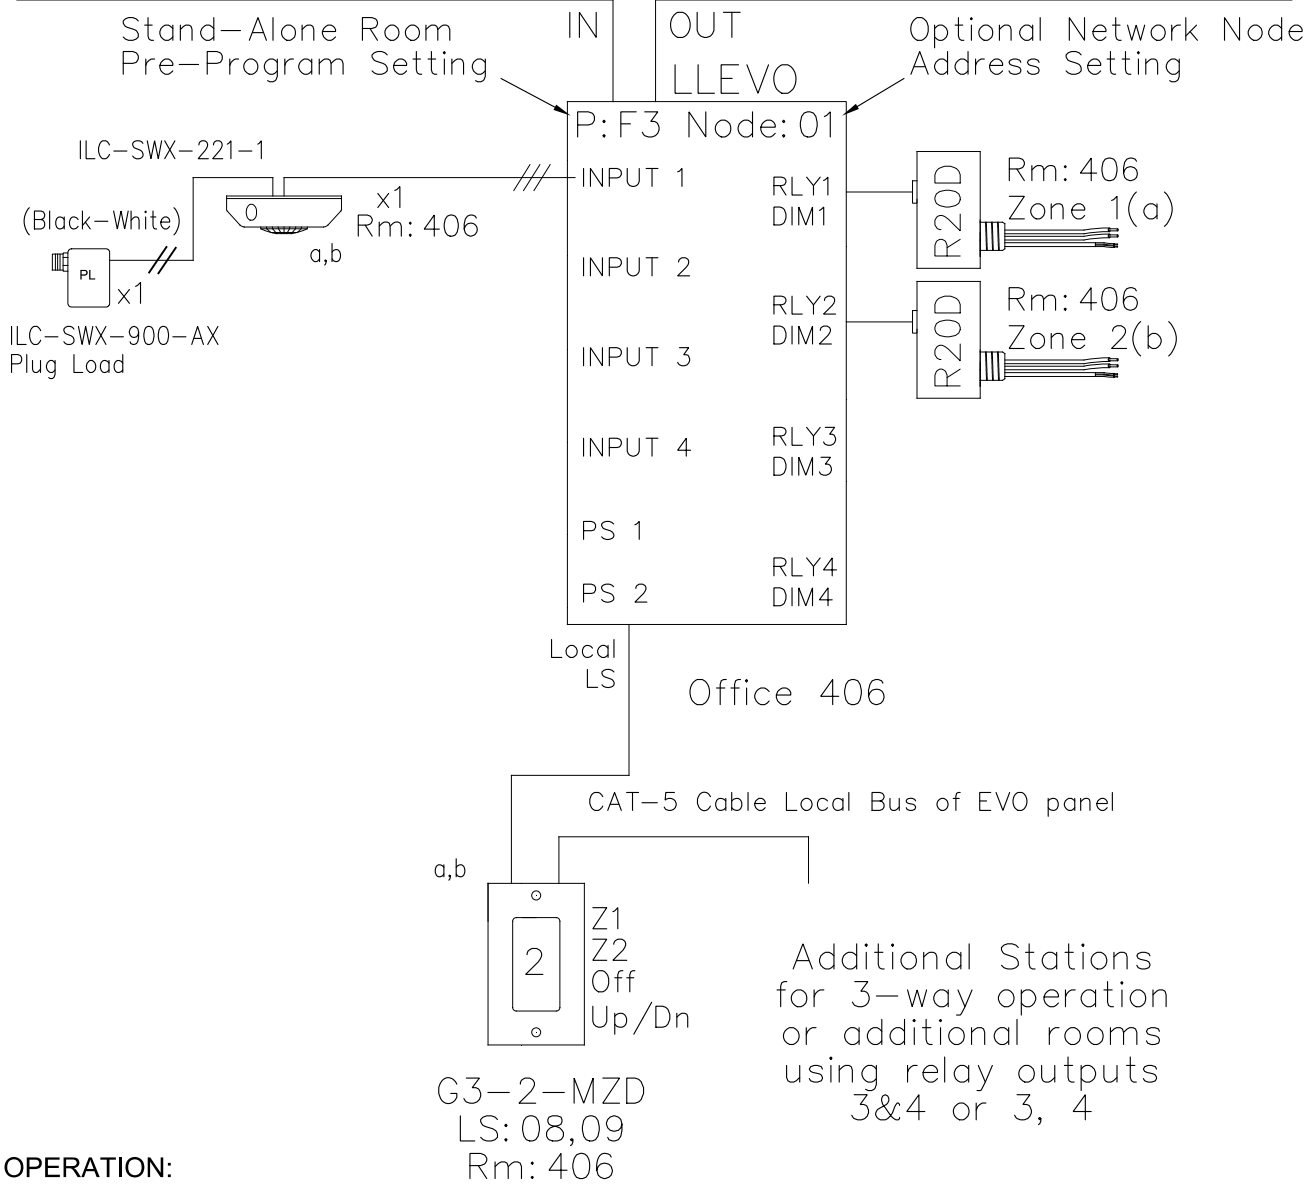

# PRIVATE OFFICE IECC 2021 DESIGN GUIDE <250sf OR IF THE LOAD IS <120W RISER DIAGRAM

CAT-5 Data Cable For Network System Option

**OPERATION:**  
Switch set for On/Off per zone with Dimming  
Motion Sensor set ON-50% /Off  
Pre-Program F3

5229 Edina Industrial Blvd.  
Minneapolis, MN 55439  
952.829.1900 | ilc-usa.com

XX				Project:	PRIVAE OFFICE Title: 2-ZONE IECC 2021 RISER
NUMBER	REVISIONS	DATE	SHEET INFORMATION		
F	IACC 2021	3-15-23	DATE:	3-15-23	
			SCALE: NONE		
			DRAWN BY: JM		

GO# <b>222xxxxx</b>	Sheet: <b>CR0406</b>
------------------------	-------------------------