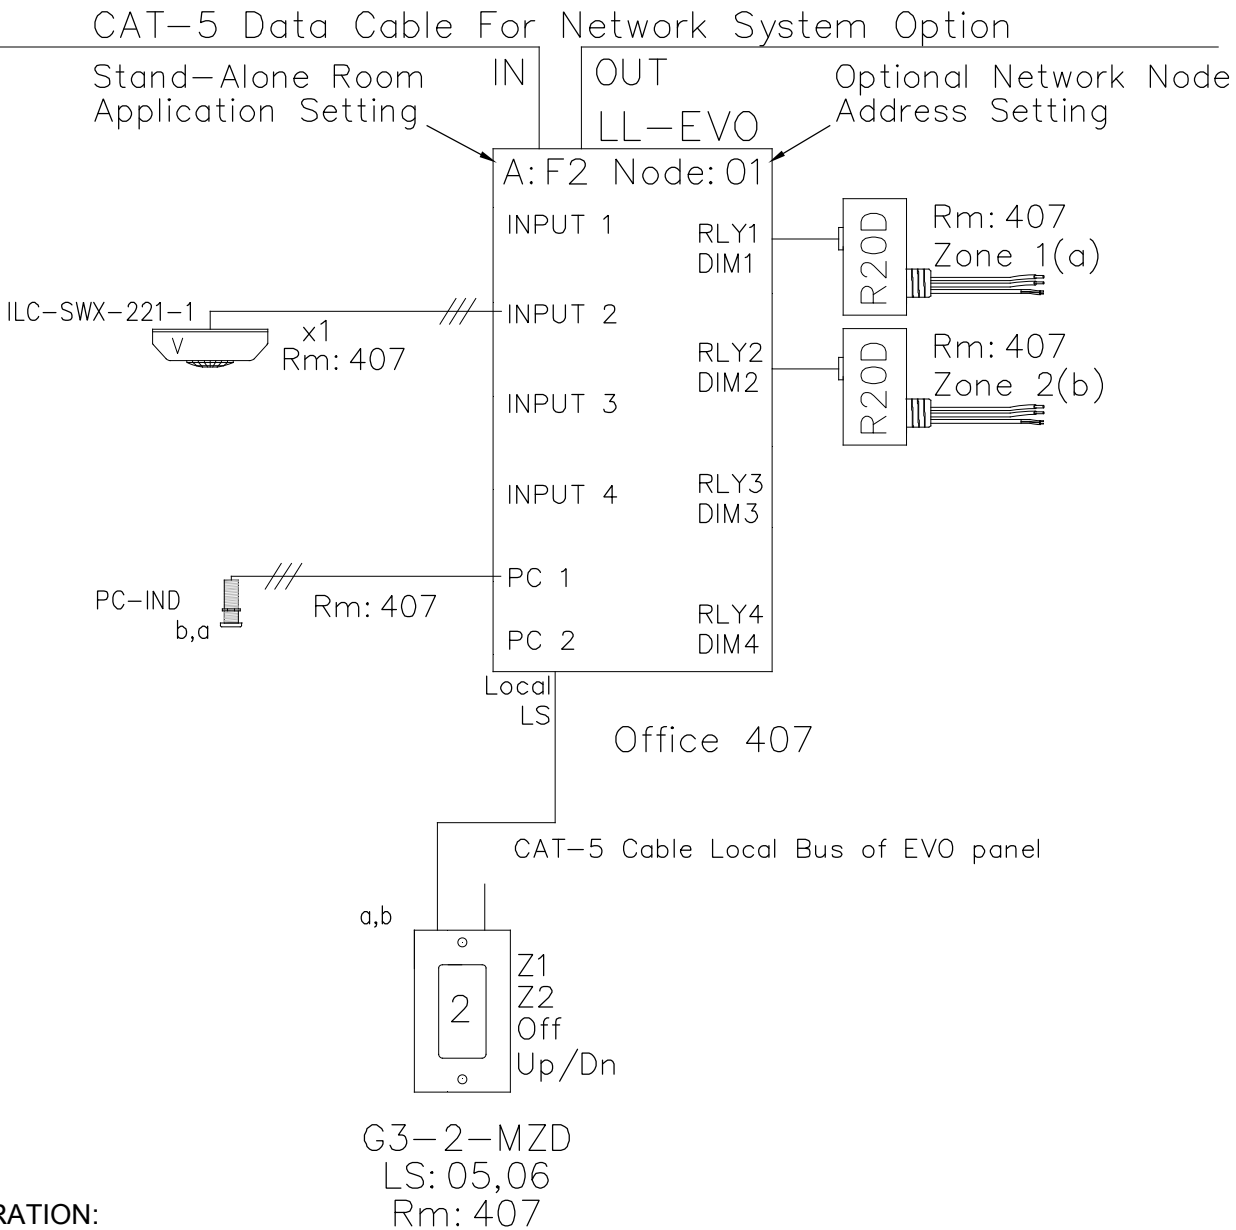

PRIVATE OFFICE WITH WINDOW IECC 2015 DESIGN GUIDE RISER DIAGRAM

OPERATION:
 Switch ON/OFF
 On Level set for 50% dimming
 Motion sensor set for Vacancy
 Photocell limits max level in daylight zones

5229 Edina Industrial Blvd.
 Minneapolis, MN 55439
 952.842.2564 | 800.922.8004
 ilc-usa.com

| XX | | | | Project: | PRIVAE OFFICE WITH WINDOW IECC 2015 RISER | Title: |
|-----------|-------------------|--------|-------------------|----------|---|--------|
| NUMBER | REVISIONS | DATE | SHEET INFORMATION | | | |
| A | Code Riser CR0407 | 5-6-19 | DATE: | 5-6-19 | | |
| 1 | - | - | SCALE: NONE | | | |
| | | | DRAWN BY: JM | | GO# | Sheet: |
| | | | | | 219xxxx | CR0407 |