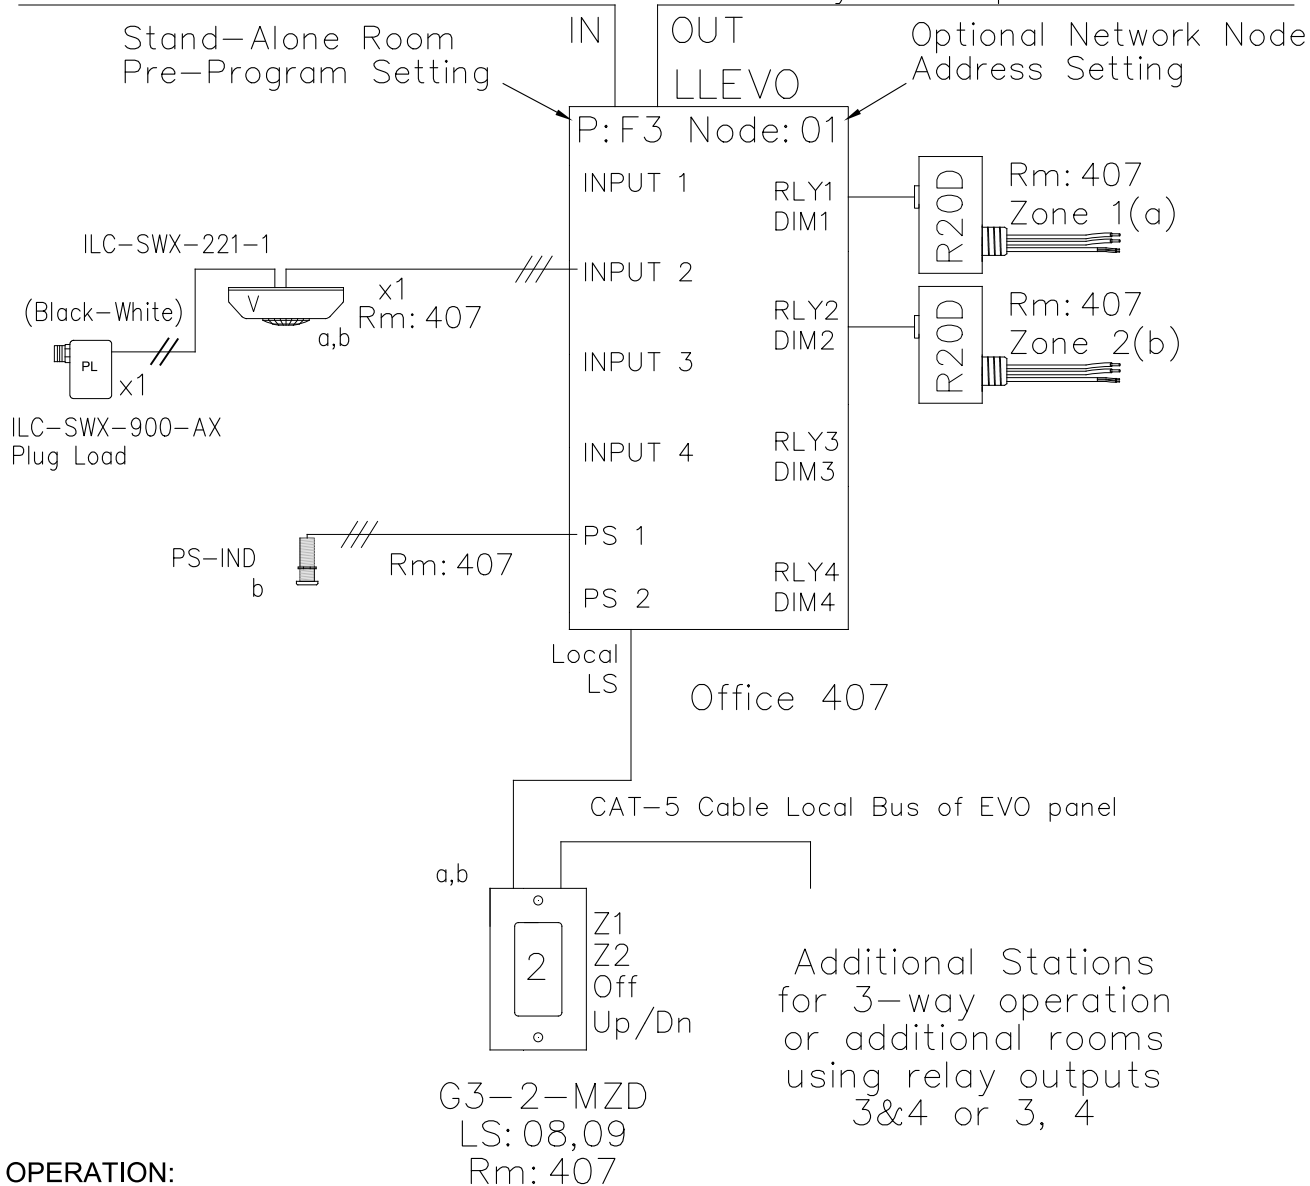

PRIVATE OFFICE WITH WINDOW IECC 2021 DESIGN GUIDE RISER DIAGRAM

CAT-5 Data Cable For Network System Option

5229 Edina Industrial Blvd.
 Minneapolis, MN 55439
 952.829.1900 | ilc-usa.com

XX				Project:	PRIVAE OFFICE WITH WINDOW IECC 2021 RISER	Title:
NUMBER	REVISIONS	DATE	SHEET INFORMATION			
F	IACC 2021	3-15-23	DATE:	3-15-23		
			SCALE: NONE			
			DRAWN BY:		JM	

222xxxxx	Sheet: CR0407
-----------------	-------------------------