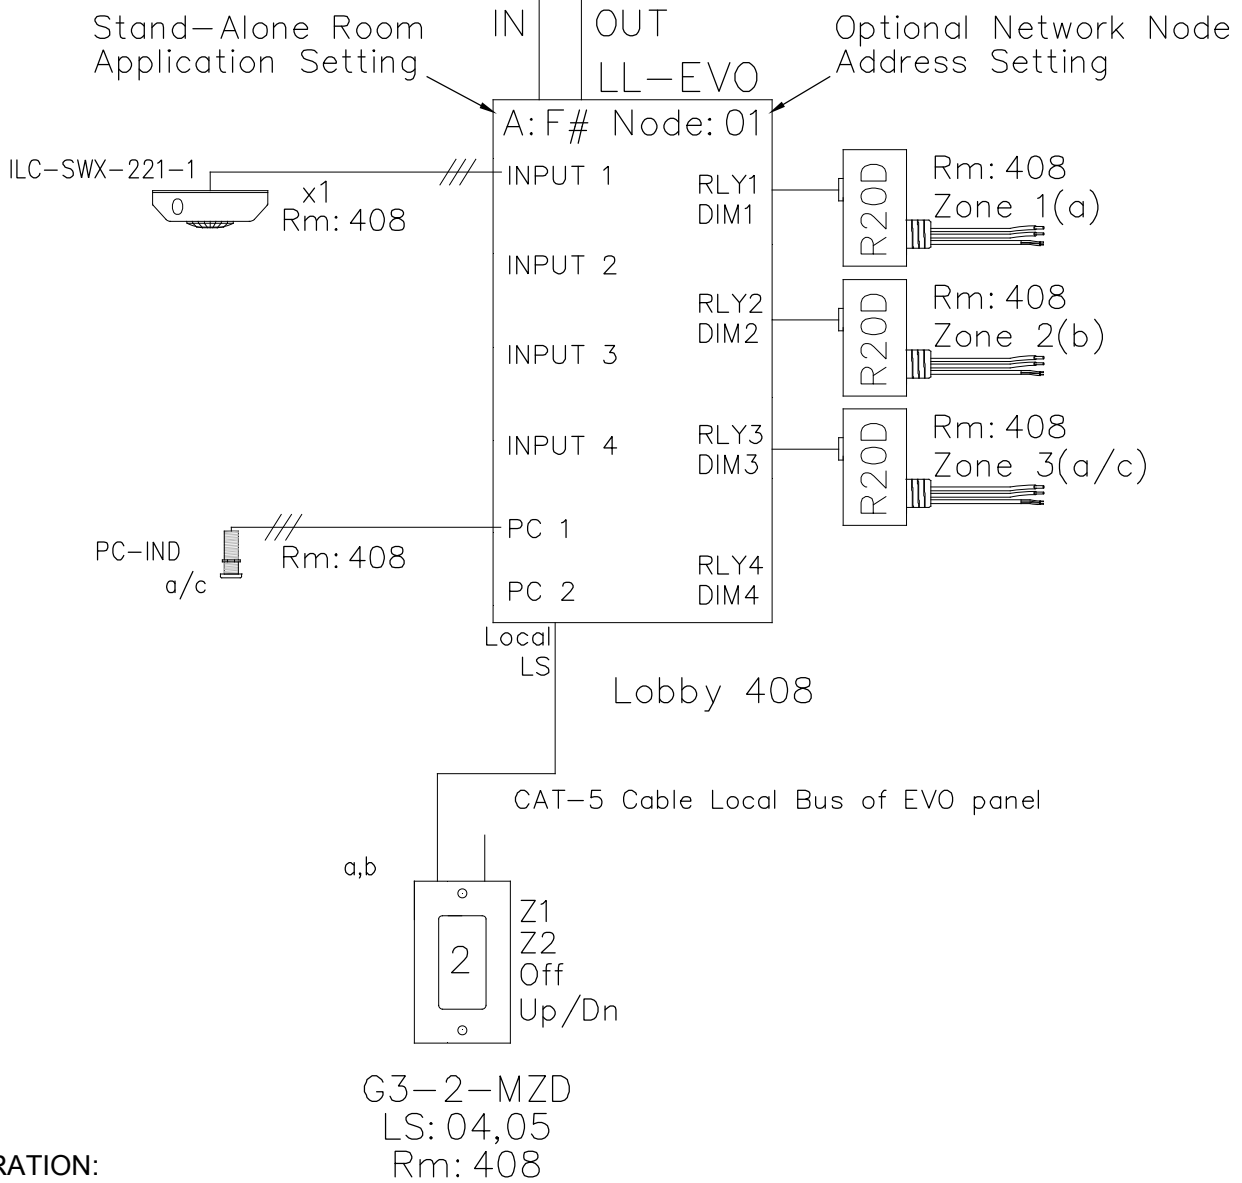

# LOBBY IECC 2015 DESIGN GUIDE RISER DIAGRAM

CAT-5 Data Cable For Network System Option

**OPERATION:**  
 Switch ON/OFF  
 On Level set for last 100% dimming  
 Motion sensor set for Occupancy On/Off  
 Photocell limits max level in daylight zones

5229 Edina Industrial Blvd.  
 Minneapolis, MN 55439  
 952.842.2564 | 800.922.8004  
 ilc-usa.com

XX				Project:	Title:
NUMBER	REVISIONS	DATE	SHEET INFORMATION		
A	Code Riser CR0408	5-6-19	DATE:	5-6-19	
1	-	-	SCALE:	NONE	
			DRAWN BY:	JM	

<b>LOBBY IECC 2015 RISER</b>		GO#	Sheet:
		219xxxx	CR0408