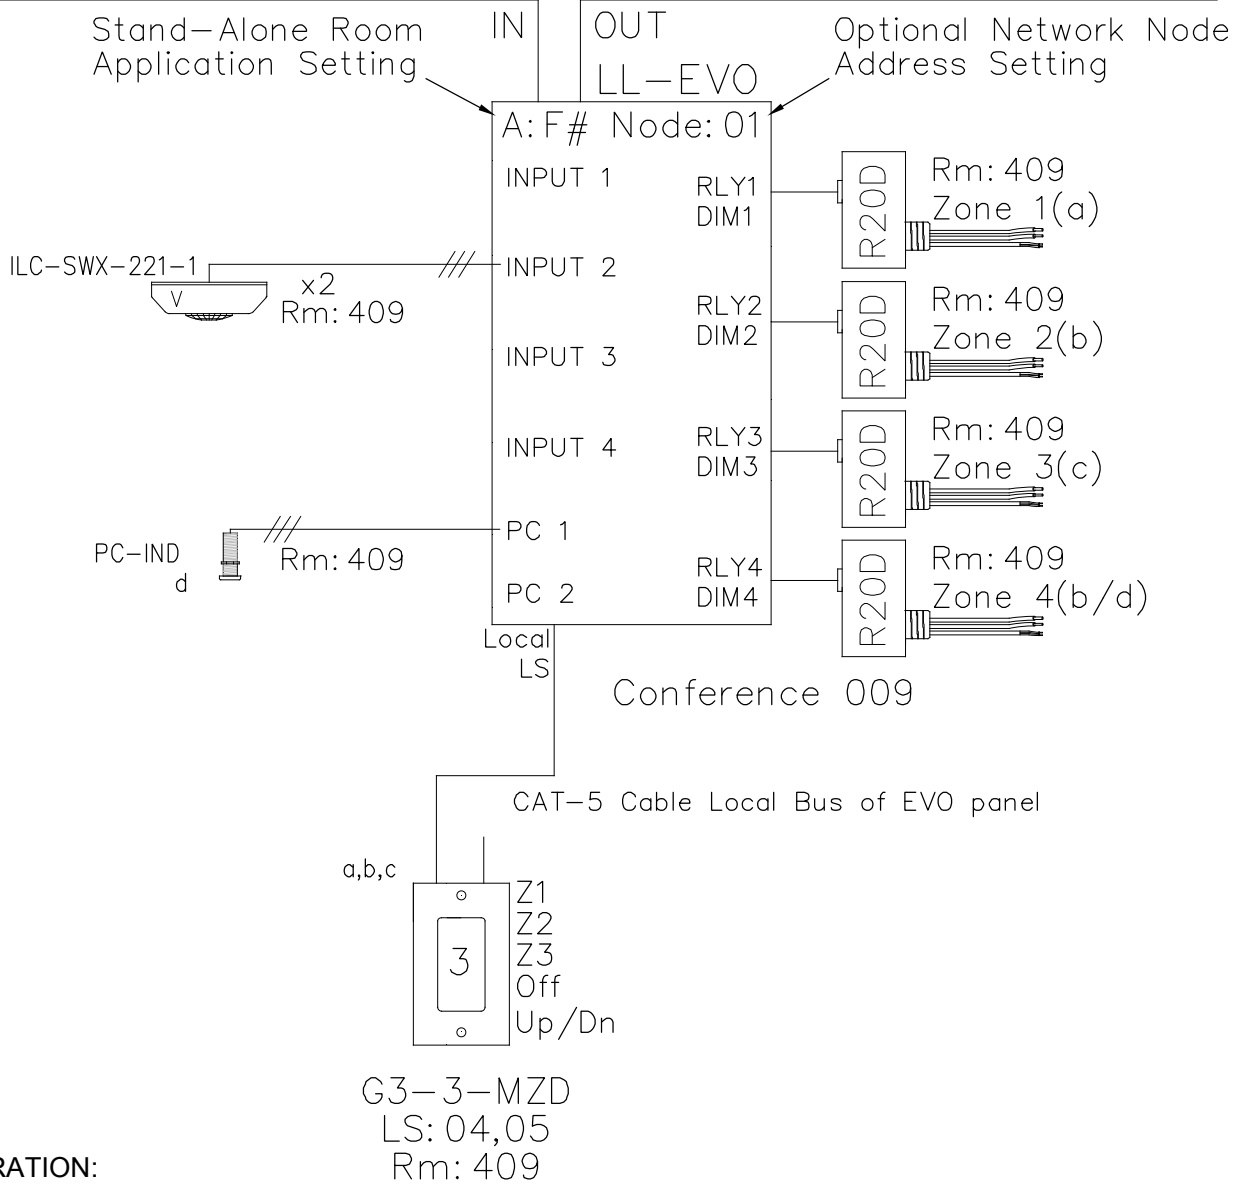

CONFERENCE ROOM IECC 2015 DESIGN GUIDE RISER DIAGRAM

CAT-5 Data Cable For Network System Option

OPERATION:
Switch ON/OFF
On Level set for 50% dimming
Motion sensor set for Vacancy

5229 Edina Industrial Blvd.
Minneapolis, MN 55439
952.842.2564 | 800.922.8004
ilc-usa.com

XX				Project:	Title: CONFERENCE ROOM IECC 2015 RISER	
NUMBER	REVISIONS	DATE	SHEET INFORMATION			
A	Code Riser CR0409	5-6-19	DATE:	5-6-19		
1	-	-	SCALE:	NONE		
			DRAWN BY:	JM		

GO# 219xxxx	Sheet: CR0409
-----------------------	-------------------------