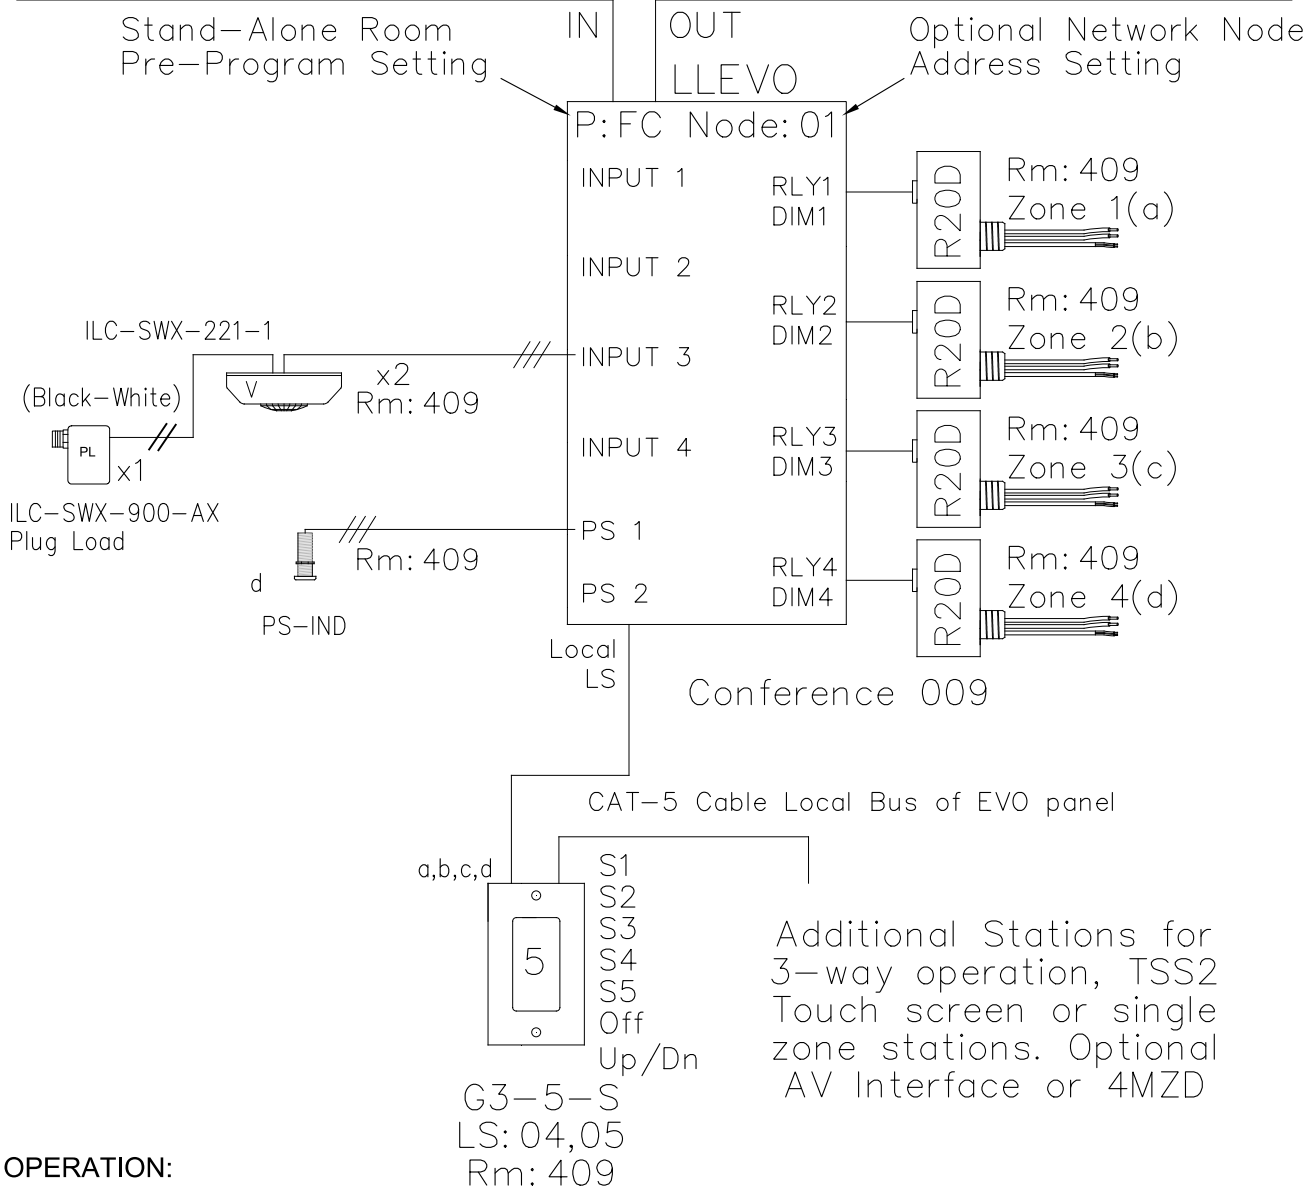

# CONFERENCE ROOM IECC 2021 DESIGN GUIDE RISER DIAGRAM

CAT-5 Data Cable For Network System Option

**OPERATION:**  
 Scene Switch with Dimming  
 Optional TSS2 station  
 Motion sensor On-50% /Off  
 Photocell limits max level in daylight zones  
 Pre-Program FC

5229 Edina Industrial Blvd.  
 Minneapolis, MN 55439  
 952.829.1900 | ilc-usa.com

XX				Project:	Title: CONFERENCE ROOM IECC 2021 RISER	
NUMBER	REVISIONS	DATE	SHEET INFORMATION			
F	IACC 2021	3-15-23	DATE:	3-15-23		
			SCALE:	NONE		
			DRAWN BY:	JM		

GO# <b>222xxxxx</b>	Sheet: <b>CR0409</b>
------------------------	-------------------------