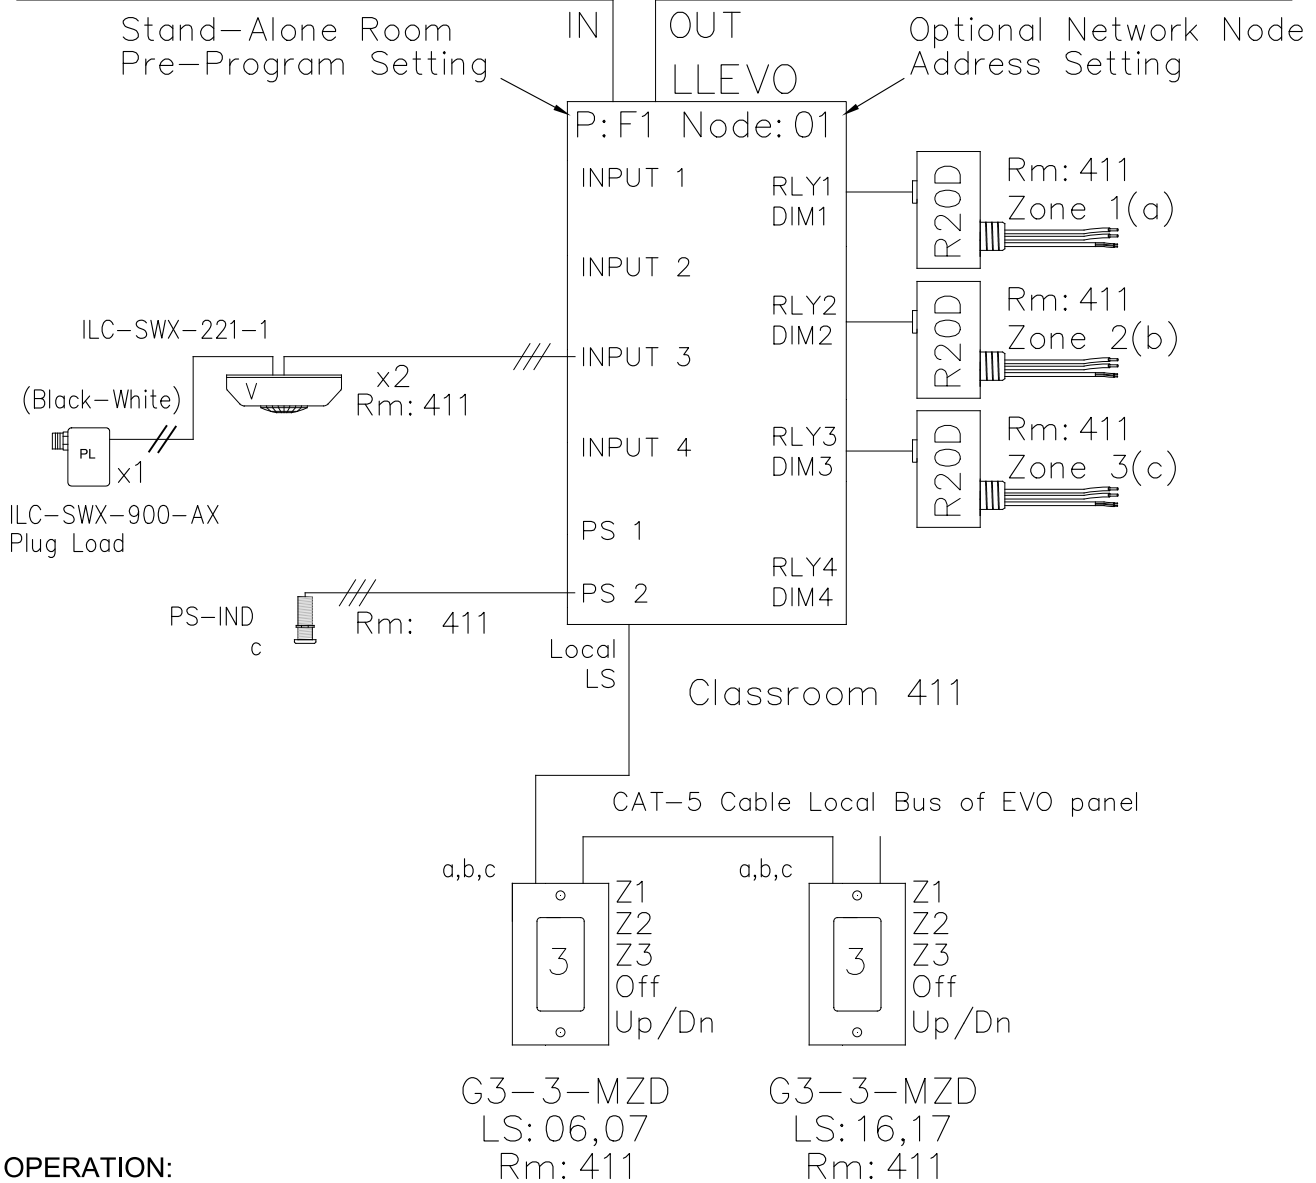

CLASSROOM 0-10V DIMMING IECC 2021 DESIGN GUIDE RISER DIAGRAM

CAT-5 Data Cable For Network System Option

OPERATION:
 Switch ON/OFF and dimming
 Motion sensor On-50% / Off
 Photocell limits max level in daylight zone
 Pre-Program F1