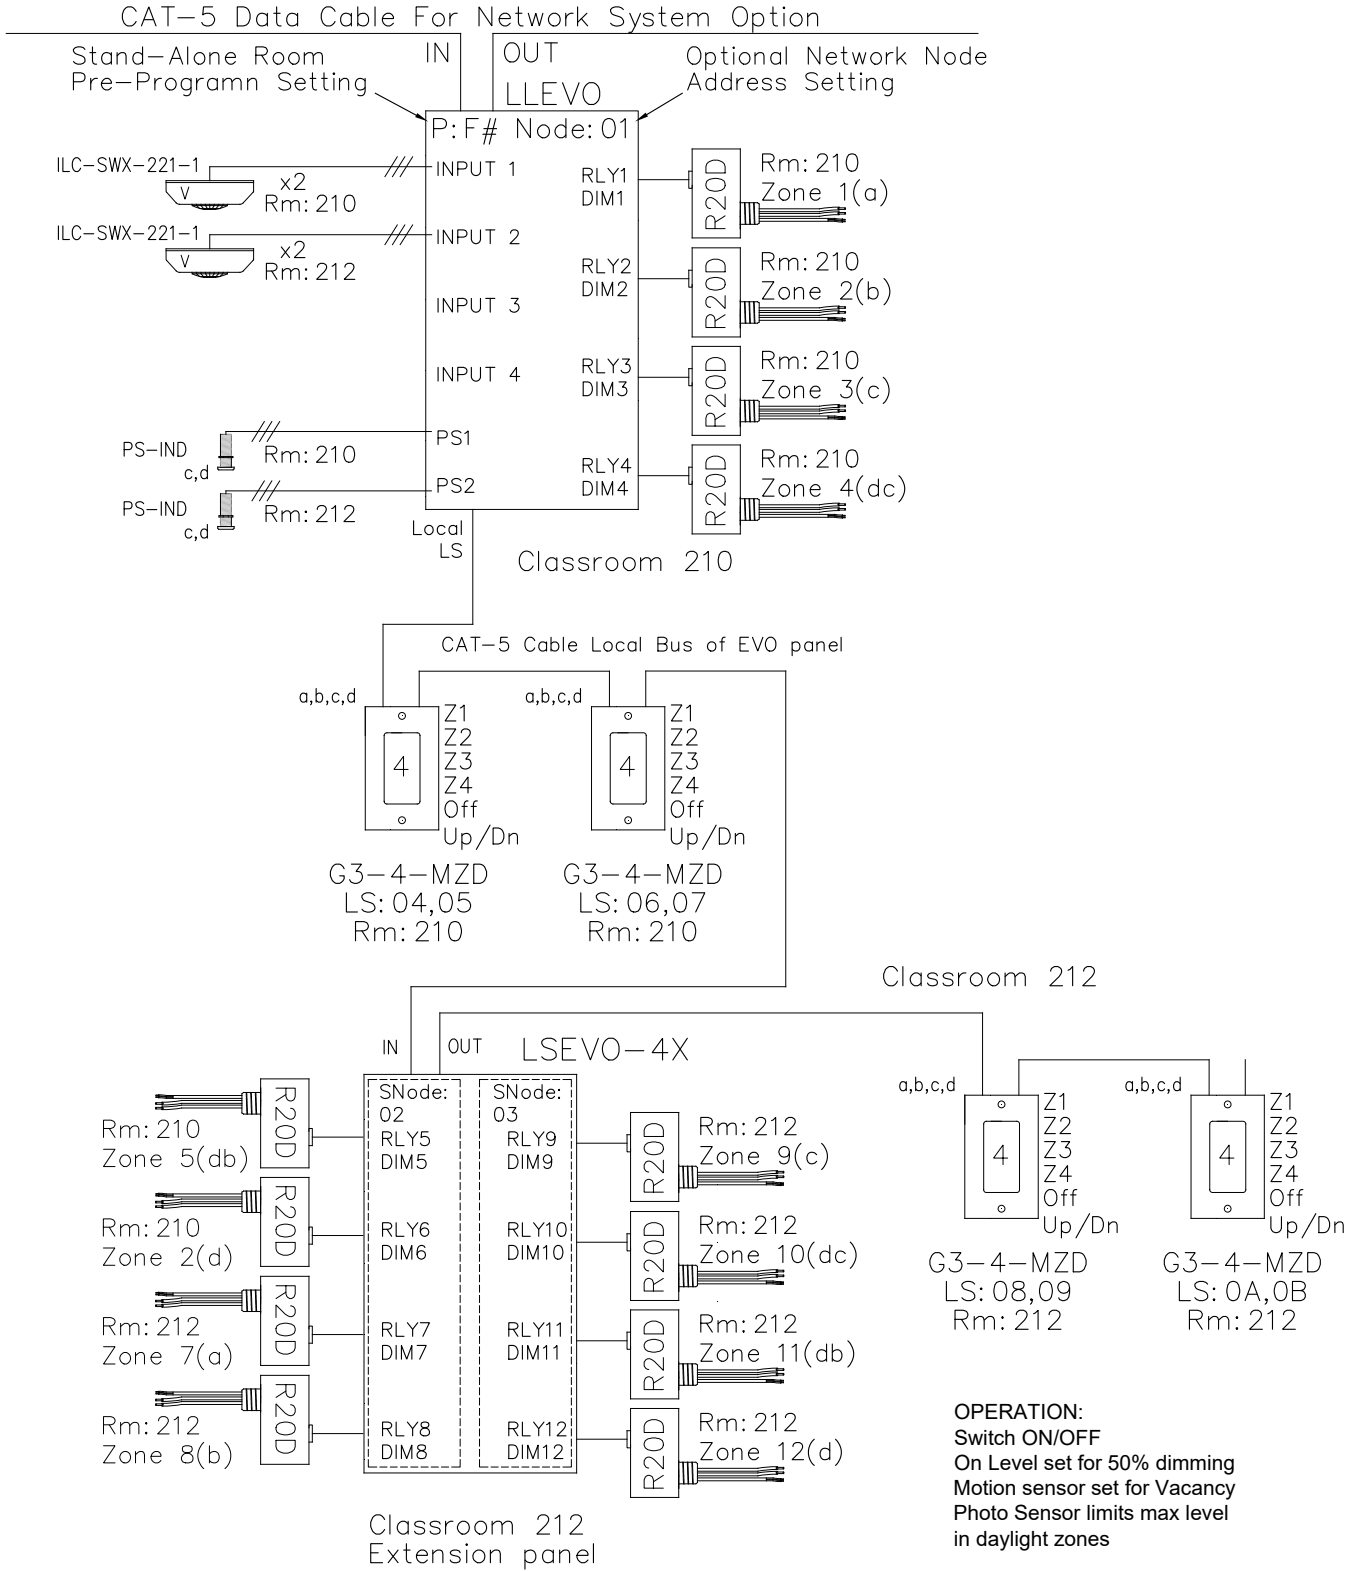

Two CLASSROOM 6 ZONE RISER DIAGRAM

5229 Edina Industrial Blvd.
 Minneapolis, MN 55439
 952.829.1900 | ilc-usa.com

XX				Project:	SEATTLE TWO CLASSROOM 6 Zone RISER	Title:
NUMBER	REVISIONS	DATE	SHEET INFORMATION			
E	2-Classroom/Naming	1-3-22	DATE: 1-3-22			
			SCALE: NONE			
			DRAWN BY: JM			
			GO#	Sheet:		
			222xxxxx	CR0611		