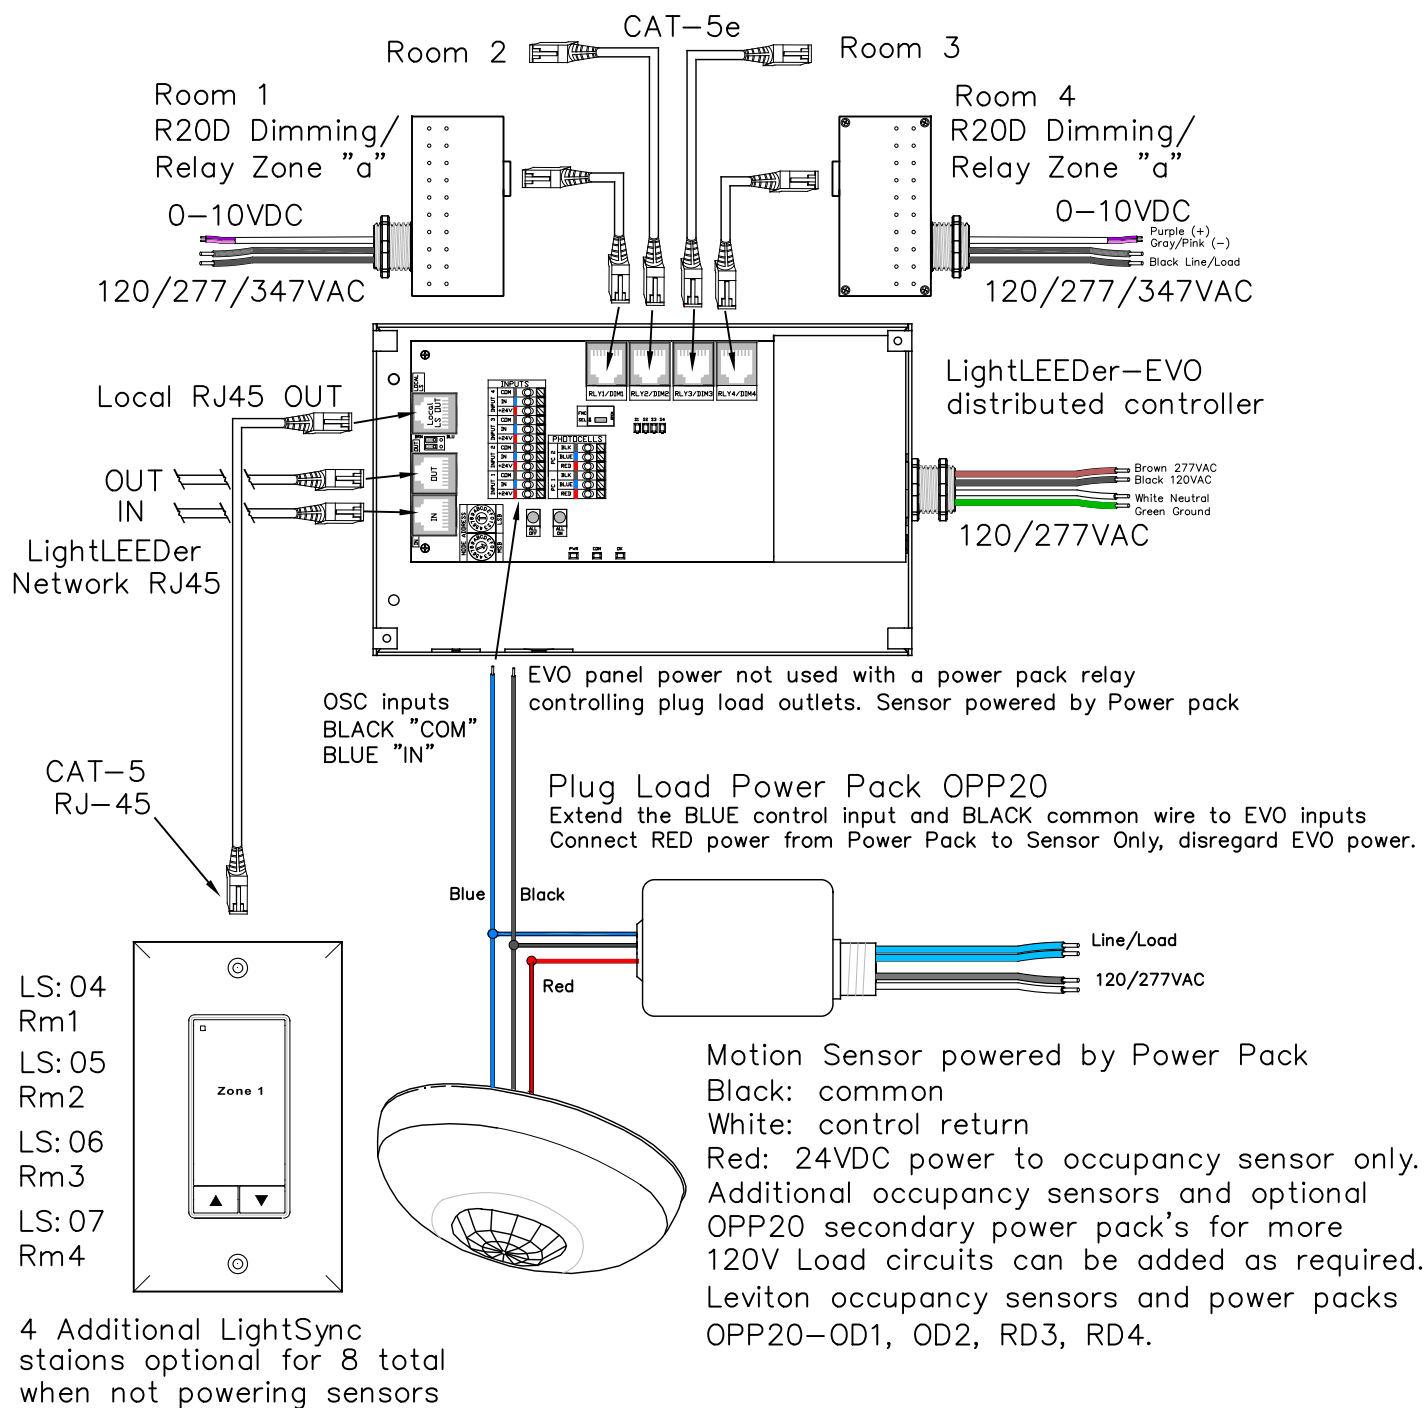

LL-EVO Wiring Detail with OPP20 Power Pack used for Plug Load Wiring Details

LightLEEDer EVO 4-Zone panel with 4-remotly mounted R20D relays
See EVO Lighting Application F7 and F8 for Switch and R20D relay details

5229 Edina Industrial Blvd.
Minneapolis, MN 55439
952.829.1900 | ilc-usa.com

Project:

LL-EVO Lighting Panel Wiring detail
Leviton OPP20 power pack for
Plug-Load operation

SHEET INFORMATION

DATE: 6-27-2022

SCALE: NONE

DRAWN BY: JM

GO#

Sheet:

EVO-
OPP20

Rev: A