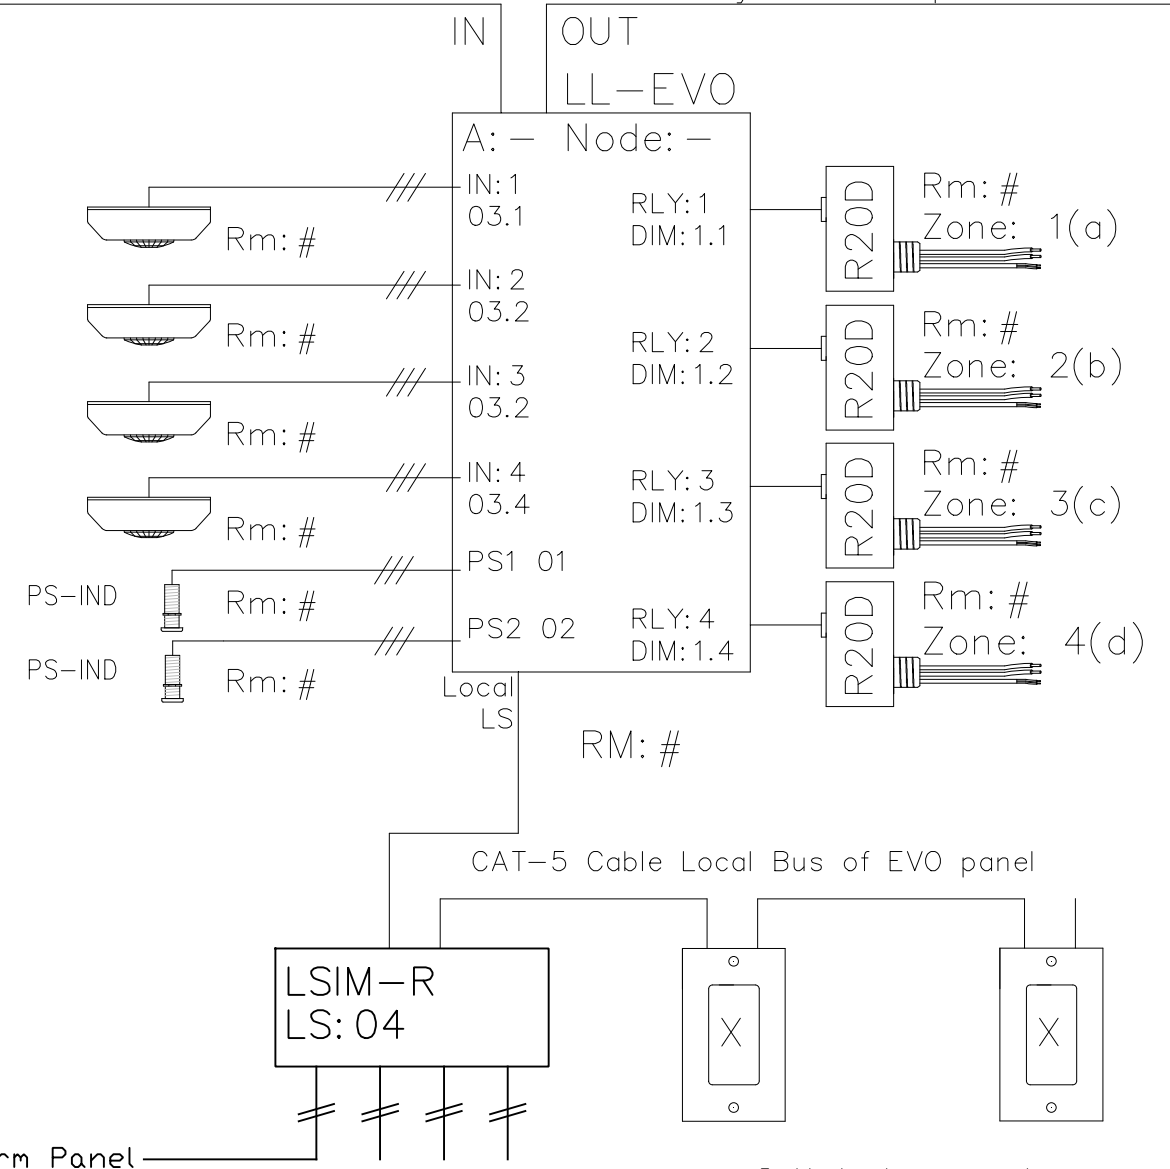

LSIM-R Detail

Max wire length:
 3000ft. using 16AWG wire
 2000ft. using 20AWG wire
 300ft. using 28AWG wire

CAT-5 Data Cable For Network System Option

Sensor type and quantity as shown on plans

Max wire length:
 3000ft. using 16AWG wire
 2000ft. using 20AWG wire
 300ft. using 28AWG wire

Switch type and quantity as shown on plans