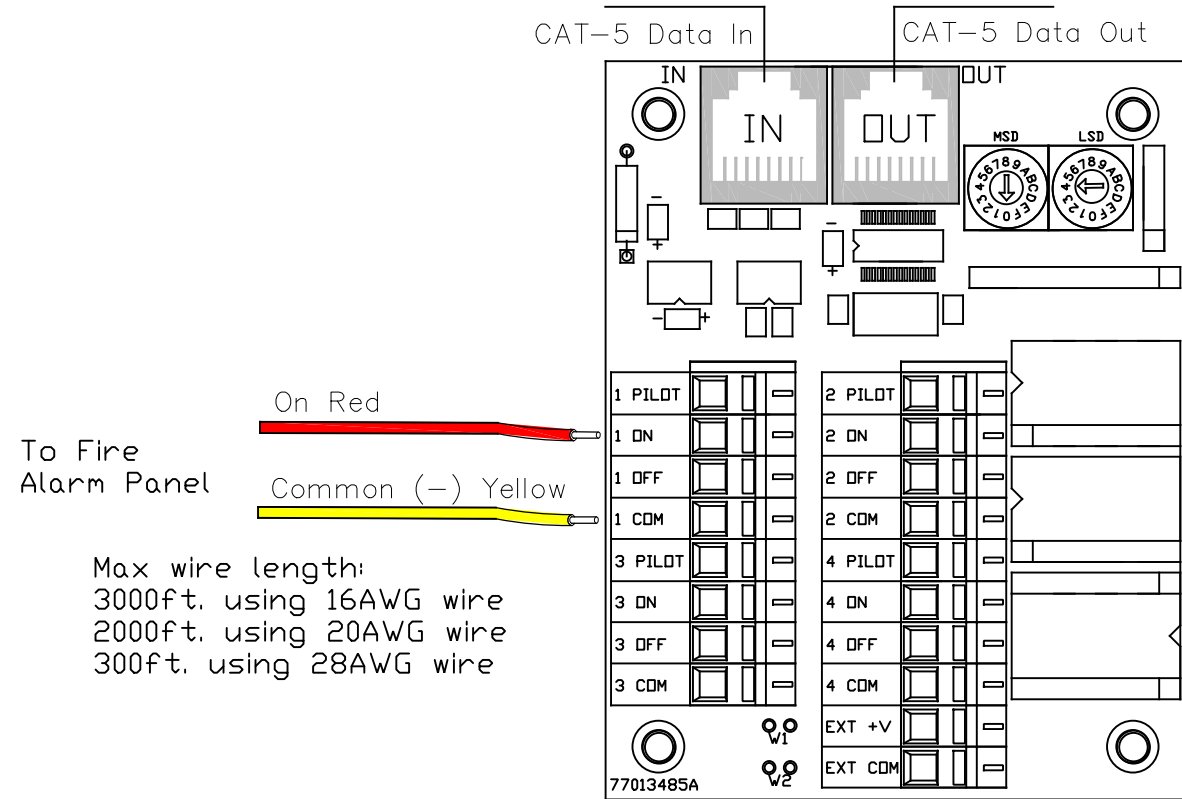

LSIM-R Detail

Max wire length:
 3000ft. using 16AWG wire
 2000ft. using 20AWG wire
 300ft. using 28AWG wire

CAT-5 Data Cable For Network System Option

Sensor type and quantity as shown on plans

Max wire length:
 3000ft. using 16AWG wire
 2000ft. using 20AWG wire
 300ft. using 28AWG wire

Switch type and quantity as shown on plans