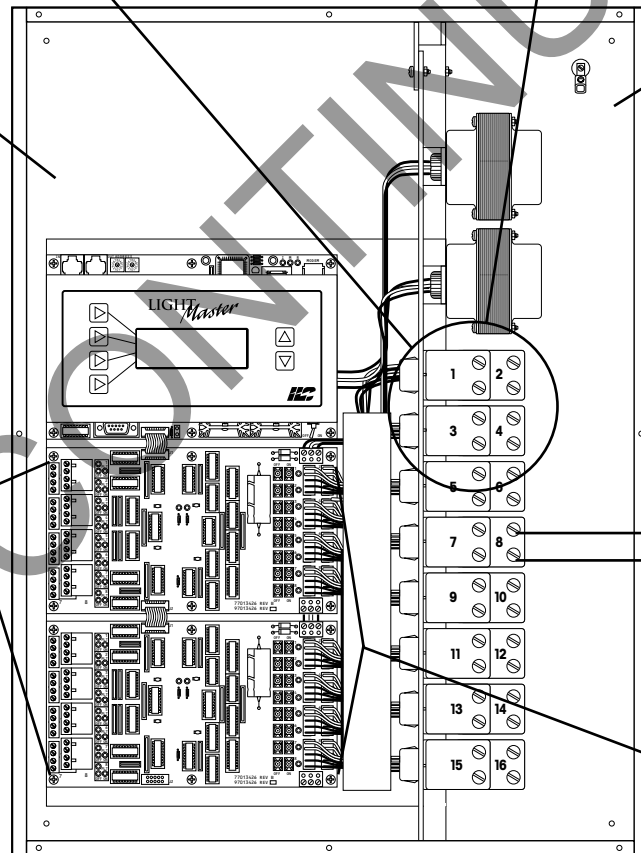

Typical Relay Line Wiring Options

Single Circuit to
Single Relay Wiring

Single Circuit Run
Through Multiple Relays

Low Voltage Side

High Voltage Side

LightMaster 16
w/ 16 2R9C Latching Relays
Enclosure: 18"W x 24"H x 4"D NEMA 1