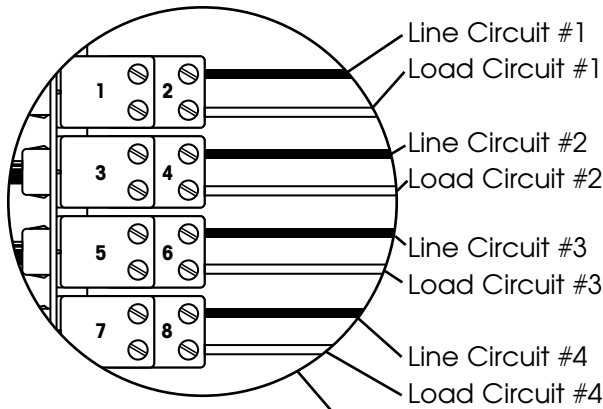

Typical Relay Line Wiring Options

Single Circuit to
Single Relay Wiring

Single Circuit Run
Through Multiple Relays

Low Voltage Side

High Voltage Side

LightMaster 16
w/ 16 2R9C Latching Relays
Enclosure: 18"W x 24"H x 4"D NEMA 1