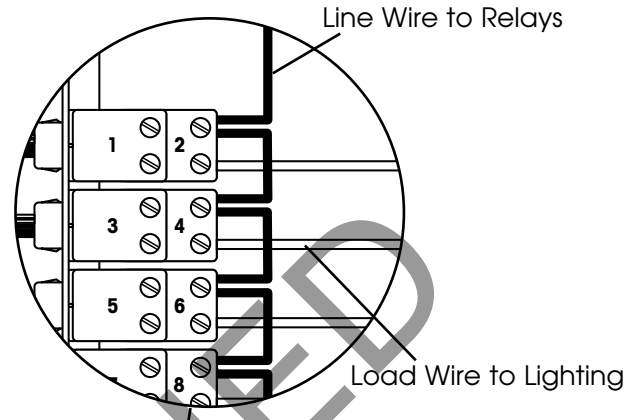

Typical Relay Line Wiring Options

Single Circuit to
Single Relay Wiring

Single Circuit Run
Through Multiple Relays

Low Voltage Side

High Voltage Side

LightMaster 16
w/ 16 2R9C Latching Relays
Enclosure: 18"W x 24"H x 4"D NEMA 1