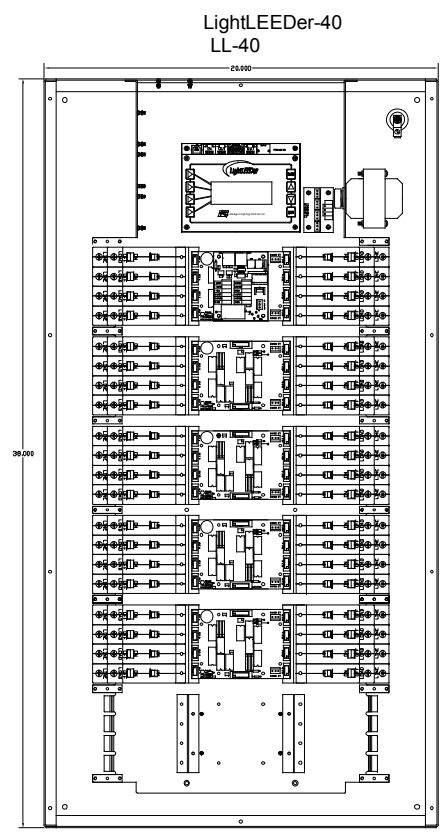

#	REVISIONS	DATE

LightLEEDer EVO Expansion panels

SHEET INFORMATION

DATE:	6-11-19
SCALE:	NONE
DRAWN BY:	xx

Project:	
XX	
Title:	
LightLEEDer Panel Layout	
GO#	Sheet:
-	LL-PL