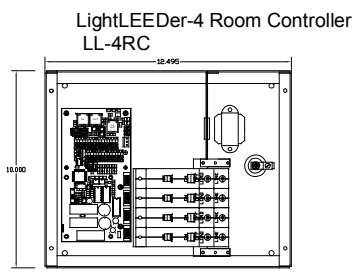

#	REVISIONS	DATE

LightLEEDer EVO Expansion panels

SHEET INFORMATION

DATE:	6-11-19
SCALE:	NONE
DRAWN BY:	xx

Project:	
XX	
Title:	
LightLEEDer Panel Layout	
GO#	Sheet:
-	LL-PL