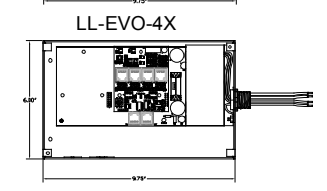

#	REVISIONS	DATE

LightLEEDer EVO Expansion panels

SHEET INFORMATION

DATE:	6-11-19
SCALE:	NONE
DRAWN BY:	xx

Project:	
XX	
Title:	
LightLEEDer Panel Layout	
GO#	Sheet:
-	LL-PL