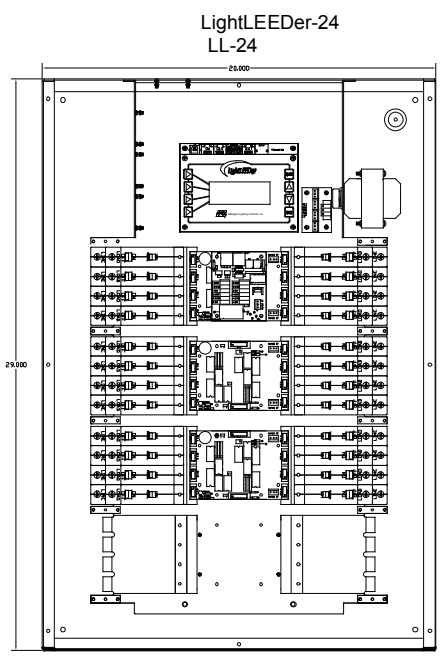

#	REVISIONS	DATE

LightLEEDer EVO Expansion panels

SHEET INFORMATION

DATE:	6-11-19
SCALE:	NONE
DRAWN BY:	xx

Project:	
XX	
Title:	
LightLEEDer Panel Layout	
GO#	Sheet:
-	LL-PL