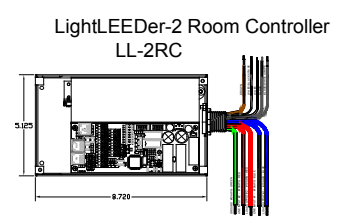

#	REVISIONS	DATE

LightLEEDer EVO Expansion panels

SHEET INFORMATION

DATE:	6-11-19
SCALE:	NONE
DRAWN BY:	xx

Project:	
XX	
Title:	
LightLEEDer Panel Layout	
GO#	Sheet:
-	LL-PL