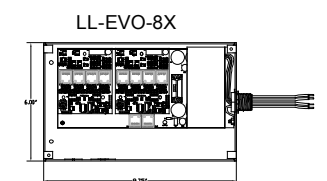

#	REVISIONS	DATE

LightLEEDer EVO Expansion panels

SHEET INFORMATION

DATE:	6-11-19
SCALE:	NONE
DRAWN BY:	xx

Project:	
XX	
Title:	
LightLEEDer Panel Layout	
GO#	Sheet:
-	LL-PL