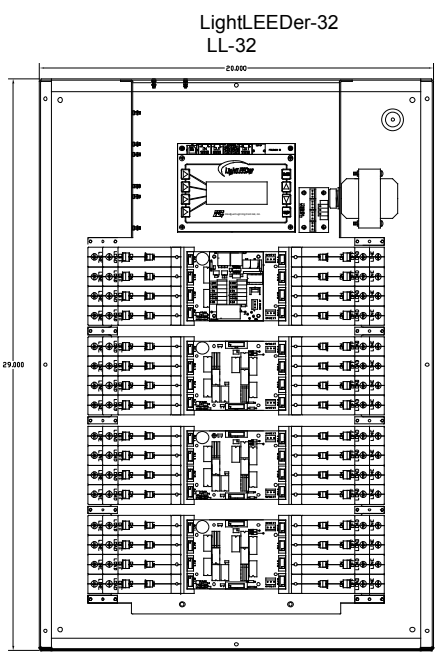

#	REVISIONS	DATE

LightLEEDer EVO Expansion panels

SHEET INFORMATION

DATE:	6-11-19
SCALE:	NONE
DRAWN BY:	xx

Project:	
XX	
Title:	
LightLEEDer Panel Layout	
GO#	Sheet:
-	LL-PL