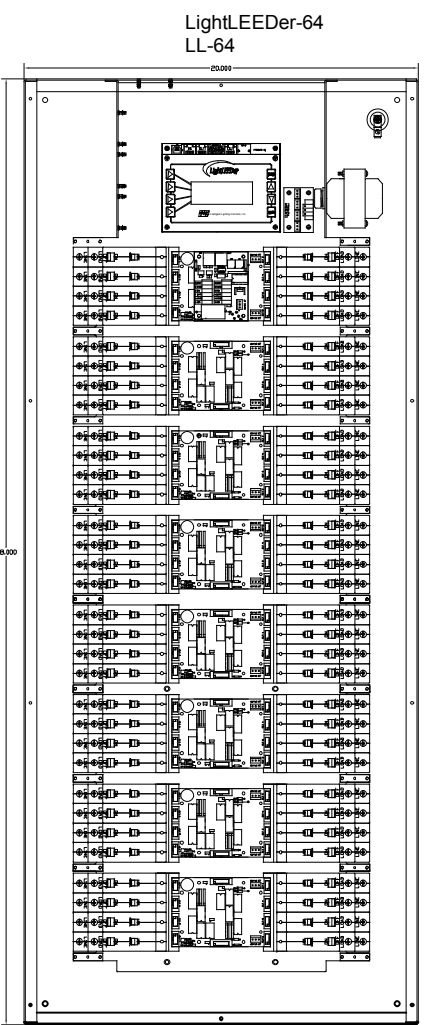

#	REVISIONS	DATE

LightLEEDer EVO Expansion panels

SHEET INFORMATION

DATE:	6-11-19
SCALE:	NONE
DRAWN BY:	xx

Project:	
XX	
Title:	
LightLEEDer Panel Layout	
GO#	Sheet:
-	LL-PL