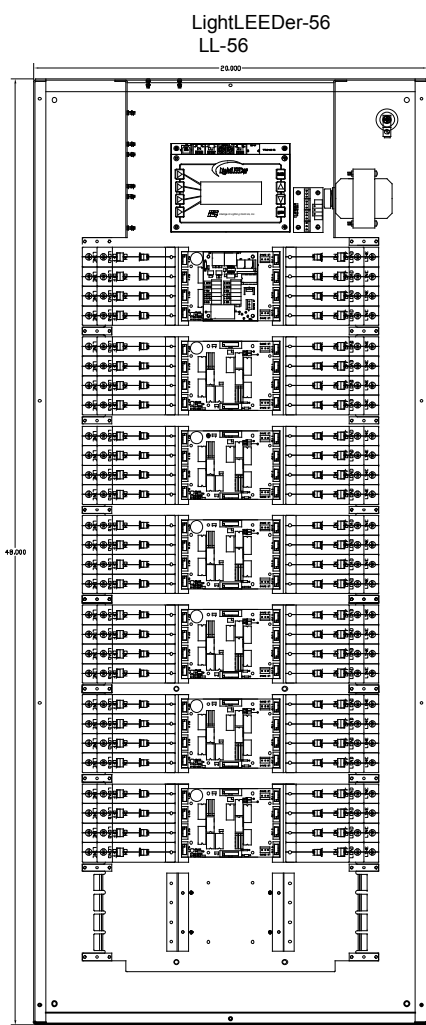

#	REVISIONS	DATE

LightLEEDer EVO Expansion panels

SHEET INFORMATION

DATE:	6-11-19
SCALE:	NONE
DRAWN BY:	xx

Project:	
XX	
Title:	
LightLEEDer Panel Layout	
GO#	Sheet:
-	LL-PL