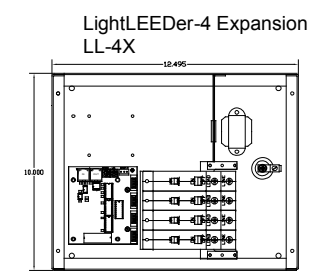

#	REVISIONS	DATE

LightLEEDer EVO Expansion panels

SHEET INFORMATION

DATE:	6-11-19
SCALE:	NONE
DRAWN BY:	xx

Project:	
XX	
Title:	
LightLEEDer Panel Layout	
GO#	Sheet:
-	LL-PL