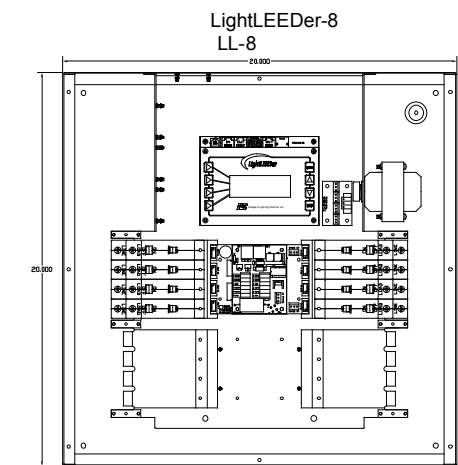

#	REVISIONS	DATE

LightLEEDer EVO Expansion panels

SHEET INFORMATION

DATE:	6-11-19
SCALE:	NONE
DRAWN BY:	xx

Project:	
XX	
Title:	
LightLEEDer Panel Layout	
GO#	Sheet:
-	LL-PL