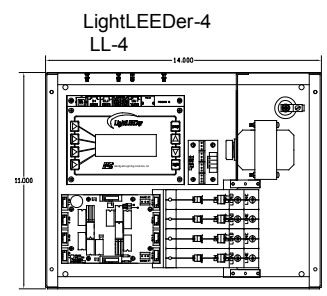

#	REVISIONS	DATE

LightLEEDer EVO Expansion panels

SHEET INFORMATION

DATE:	6-11-19
SCALE:	NONE
DRAWN BY:	xx

Project:	
XX	
Title:	
LightLEEDer Panel Layout	
GO#	Sheet:
-	LL-PL