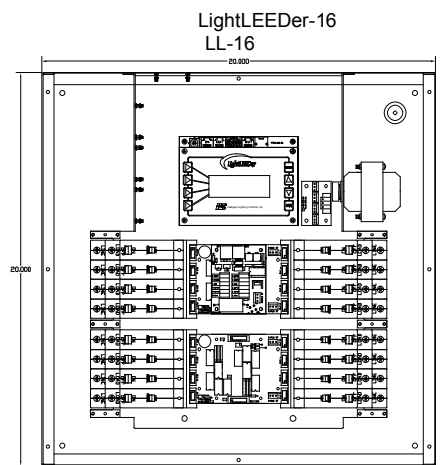

#	REVISIONS	DATE

LightLEEDer EVO Expansion panels

SHEET INFORMATION

DATE:	6-11-19
SCALE:	NONE
DRAWN BY:	xx

Project:	
XX	
Title:	
LightLEEDer Panel Layout	
GO#	Sheet:
-	LL-PL