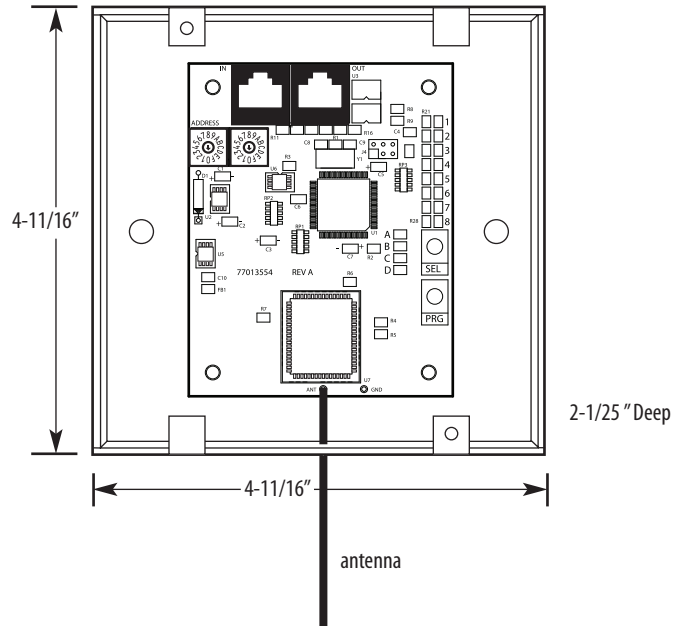

Overview

The LightSync Wireless EnOcean Module (LSWEM), with on board EnOcean 902MHz transceiver, supports any wireless EnOcean 902MHz self-powered switch stations or occupancy sensors. This product is perfect for retrofit applications or locations where running low voltage wiring is difficult or costly. The EnOcean switches and sensors are self-powered, consuming no energy from the system. With no wiring required, installation cost and maintenance are kept to a minimum. Easy set-up uses the free configuration software that scans for local EnOcean devices. Then simple drag and drop to link the device to one or more LightSync inputs per transceiver. The LSWEM is a LightSync device that supports LightLEEDer panel control of any relay(s), dimmer(s), group(s) or preset(s).

Features

- **Made in the USA**
- **Digital CAT-5 Ready**
- **EnOcean 902MHz** transceiver
- **8 Inputs** per LightSync WEIM
- **Accepts** EnOcean 902MHz wireless switches or occupancy sensors
- **Multiple input** mapping, up to 8 EnOcean devices per input
- **Accepts** maintained or momentary actions
- **LED** status indicators for LightSync inputs
- **Remote** enclosure for LightSync module
- **RJ-45** connectors for easy data line connection
- **Powered** from LightSync network
- **100' Radius** range for wireless transmitters
- **Occupancy Sensors** are self-powered wireless wall or ceiling types
- **Software** allows for easy and intuitive configuration

Warranty

Six-year limited warranty

Ordering

Physical

Specifications

Physical:

- 4-11/16 x 2-1/4 D enclosure w/ screw cover
- 2.75" Wide X 3.5" High module
- Digitally addressable
- RJ45 connectors for LightSync network