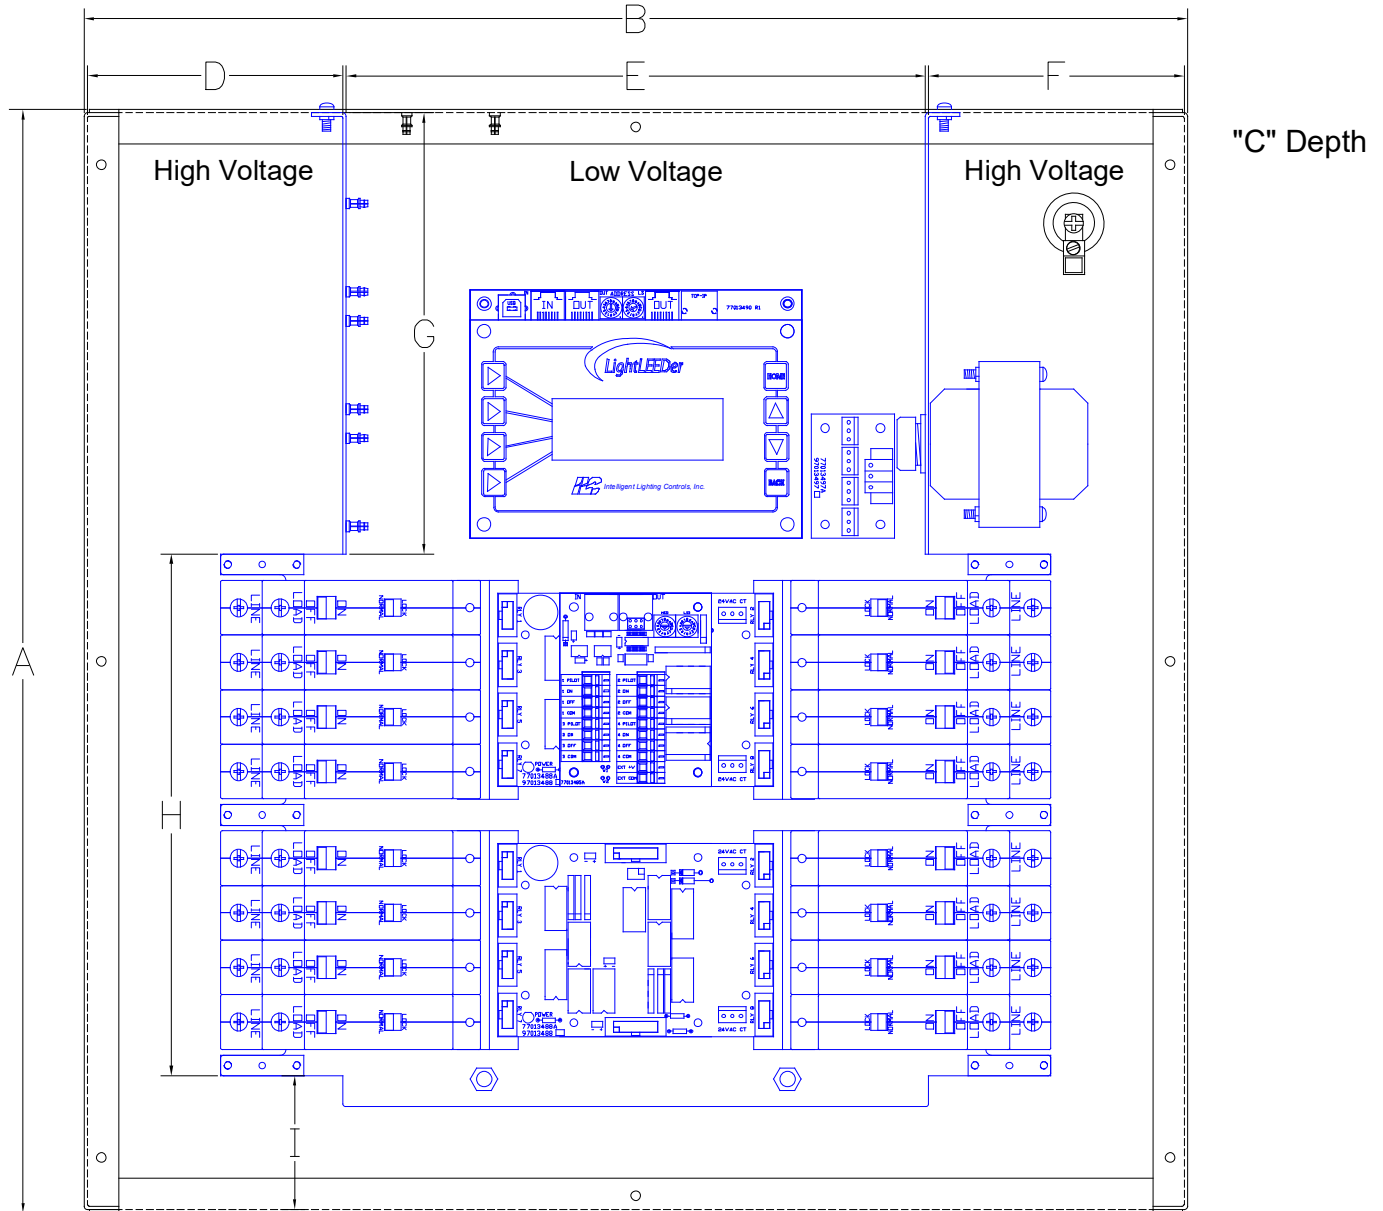

LightLEEDer 4-64 Panel Enclosure Dimensions Details

LightLEEDer Panel Size	A	B	C	D	E	F	G	H	I
4	11.0	14.0	6.0	N/A	9.6	4.2	5.6	5.2	0.5
8-16	20.0	20.0	6.0	4.6	10.5	4.6	8.0	4.5	2.4
24-32	29.0	20.0	6.0	4.6	10.5	4.6	8.0	18.5	2.3
40-48	38.0	20.0	6.0	4.6	10.5	4.6	8.0	27.6	2.3
56-64	48.0	20.0	6.0	4.6	10.5	4.6	8.0	36.7	3.2

Dimensions in Inches