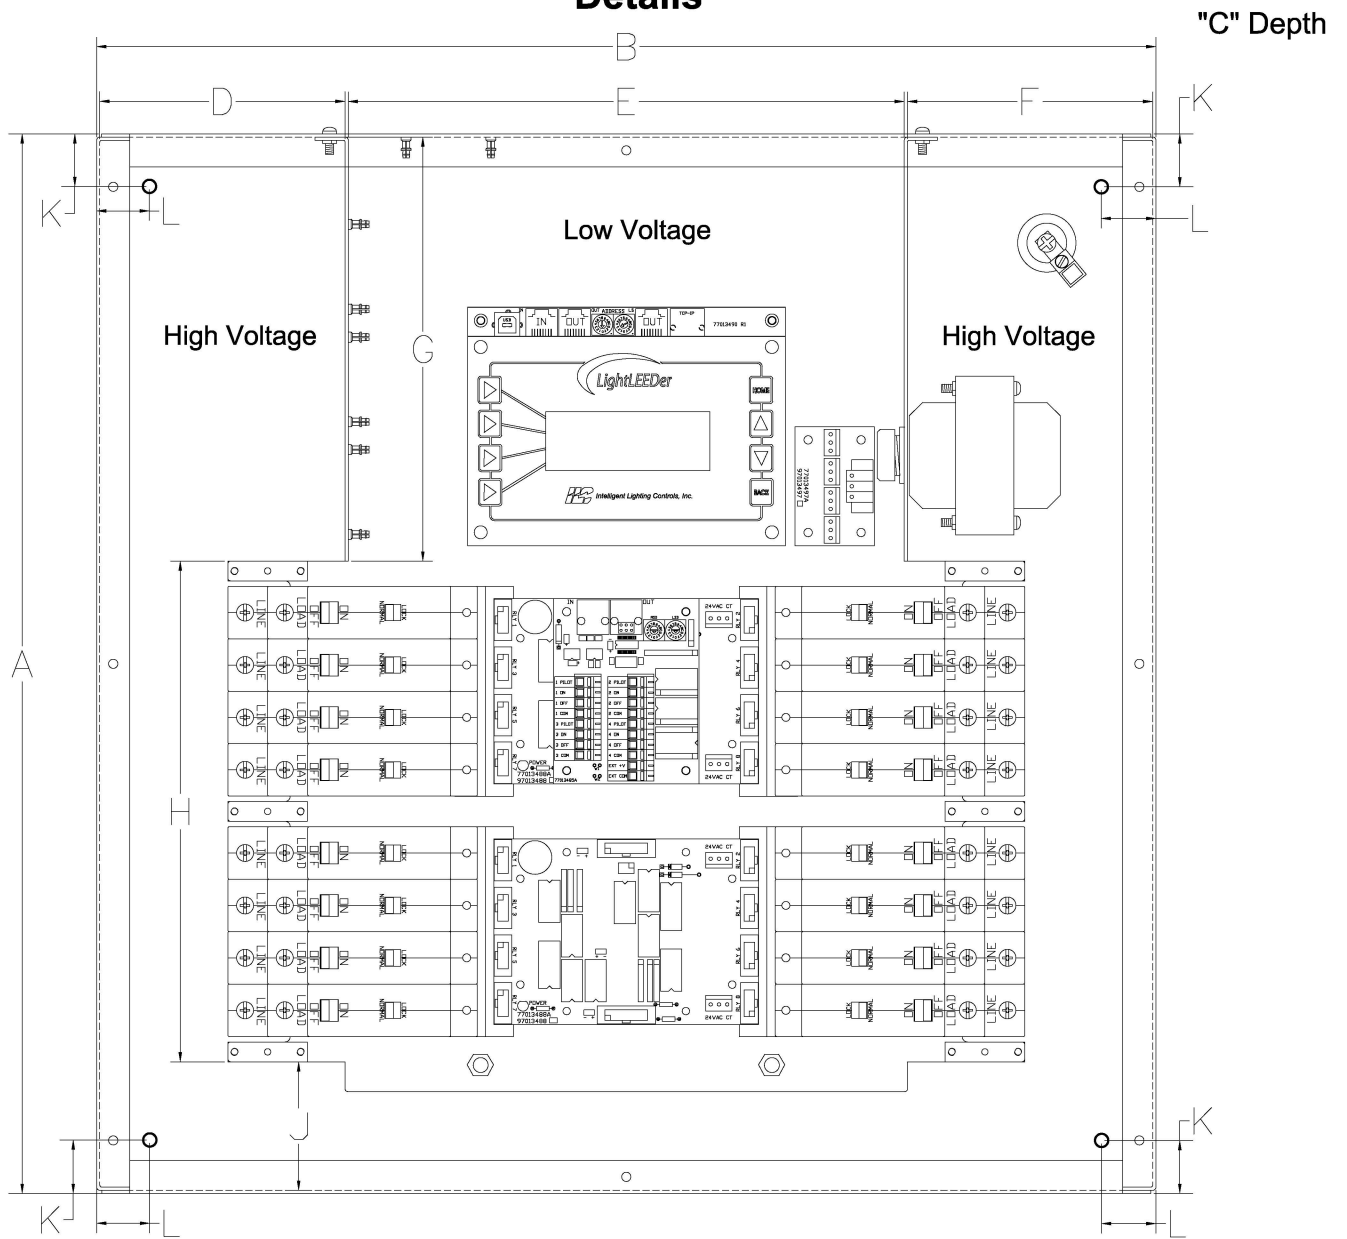

LightLEEDer 4-64 Panel Enclosure Dimensions Details

LightLEEDer Panel Size	A	B	C	D	E	F	G	H	J	K	L
4	12.0	14.0	6.0	N/A	10	3.5	6.5	5.5	N/A	1.0	1.0
8-16	20.0	20.0	6.0	4.6	10.5	4.6	8.0	4.5	2.4	1.0	1.0
24-32	29.0	20.0	6.0	4.6	10.5	4.6	8.0	18.5	2.3	1.0	1.0
40-48	38.0	20.0	6.0	4.6	10.5	4.6	8.0	27.6	2.3	1.0	1.0
56-64	48.0	20.0	6.0	4.6	10.5	4.6	8.0	36.7	3.2	1.0	1.0

Dimensions in Inches