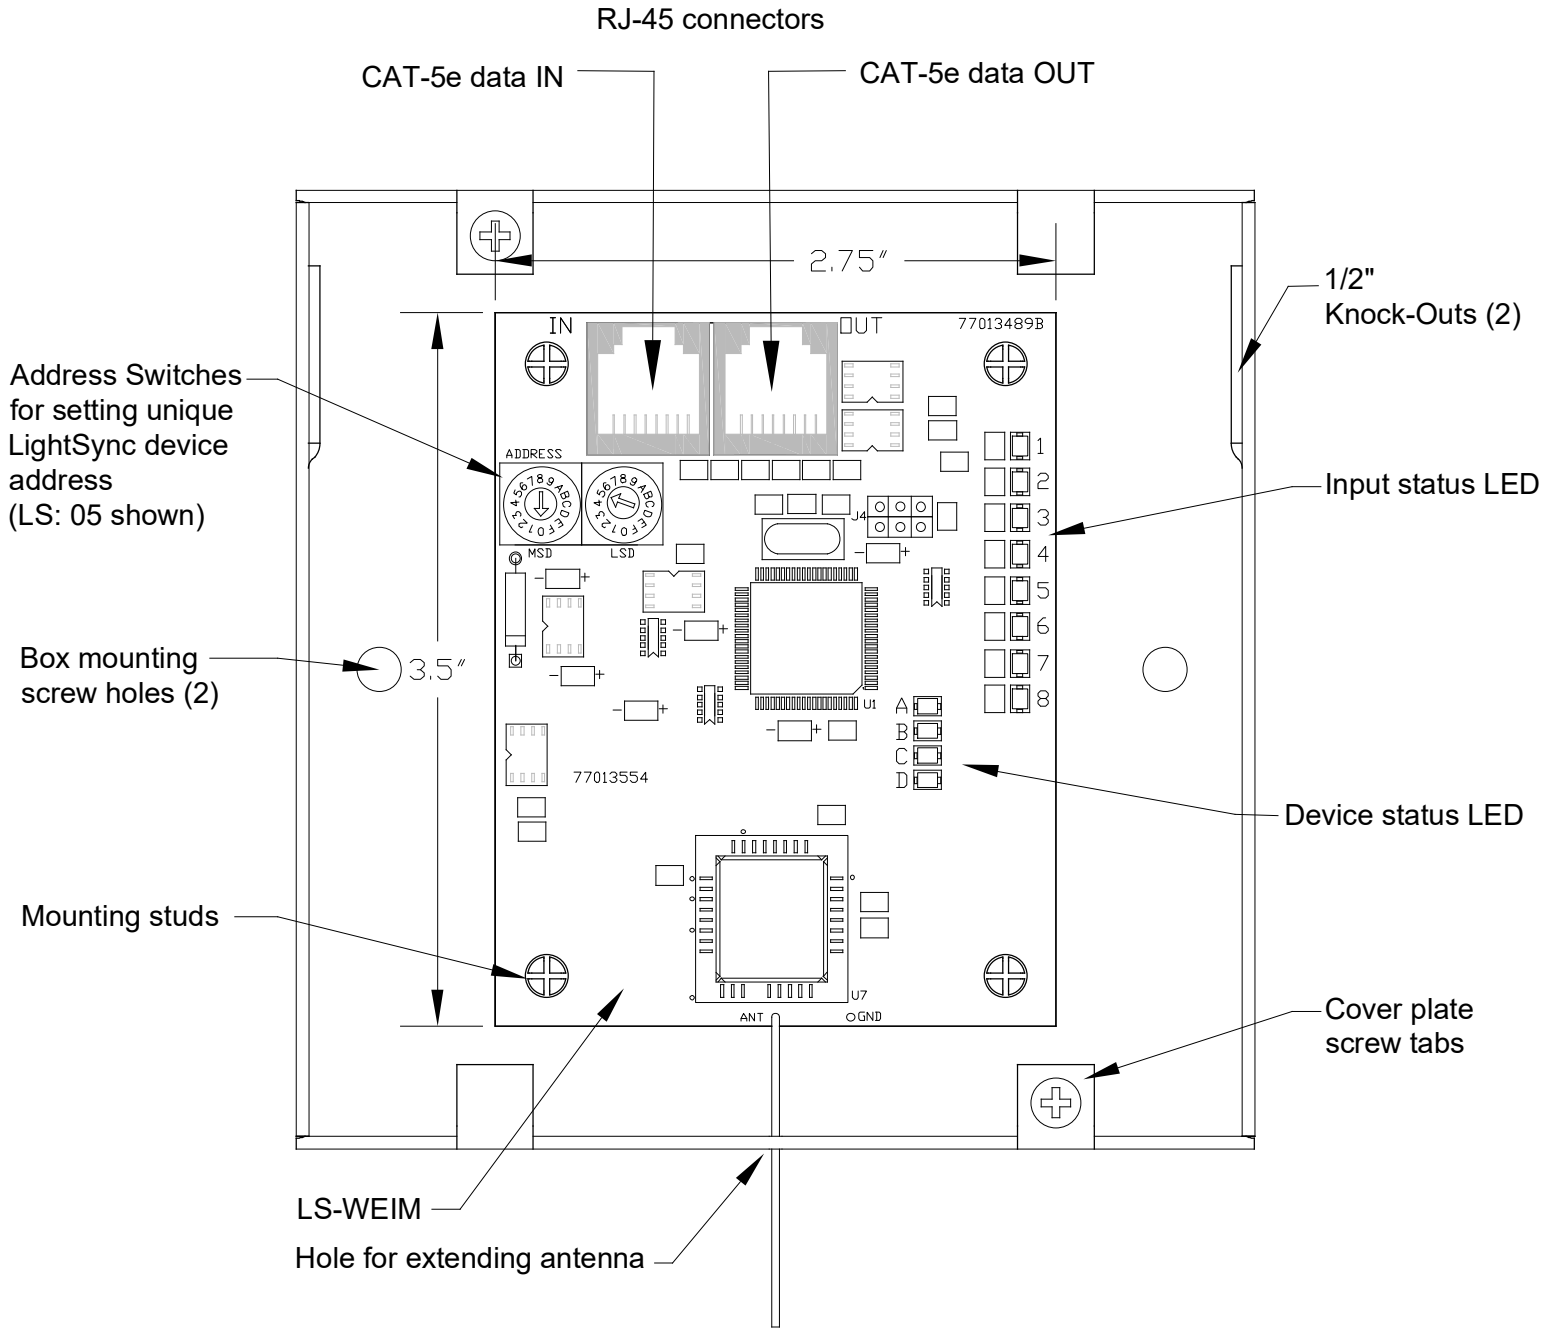

# LightSync Wireless EnOcean Input Module Details

The LightSync Wireless EnOcean Input Module (LS-WEIM) is equipped with an 902MHz transceiver for communication with wireless devices within a 100' Radius. Provided with a 4-11/16" junction box for remote mounting.