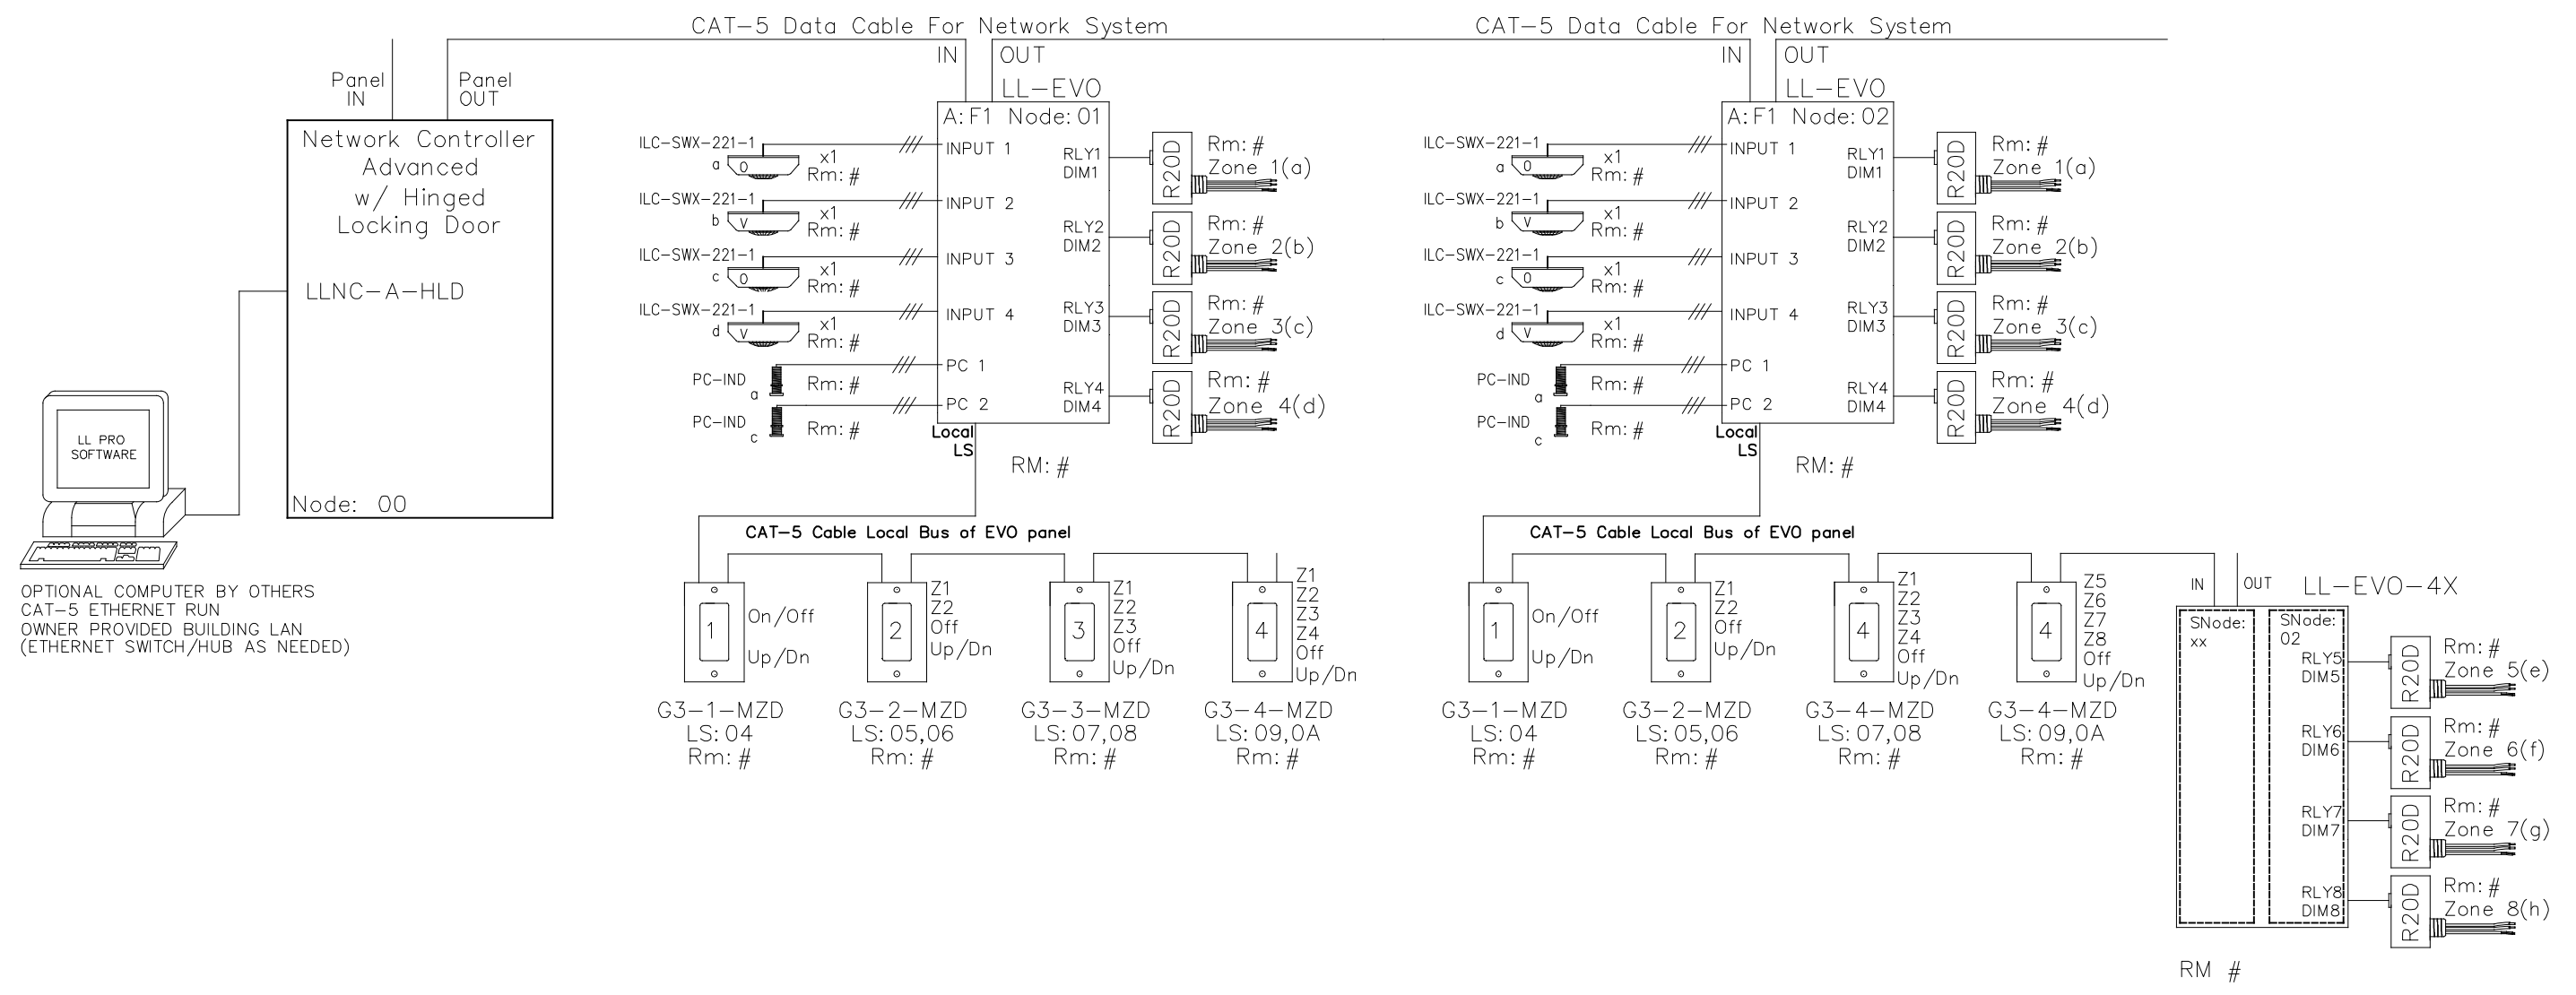

#	REVISIONS	DATE

5229 Edina Industrial Blvd.
Minneapolis, MN 55439
952.829.1900 | ilc-usa.com

OPTIONAL COMPUTER BY OTHERS
CAT-5 ETHERNET RUN
OWNER PROVIDED BUILDING LAN
(ETHERNET SWITCH/HUB AS NEEDED)

Project:	
XX	
Title:	
LightLEEDer EVO Network Layout	
GO#	Sheet:
-	LLE-NL

SHEET INFORMATION	
DATE:	6-3-19
SCALE:	NONE
DRAWN BY:	xx