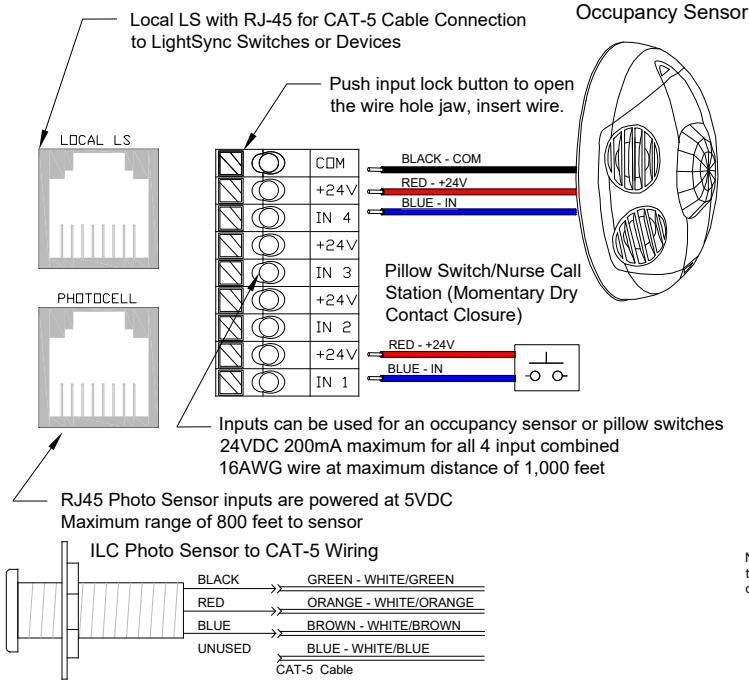

LightLEEDer EVO Integrated Relay Panel Wiring Details

EVO-INT Example Input Wiring

EVO-INT Output Wiring