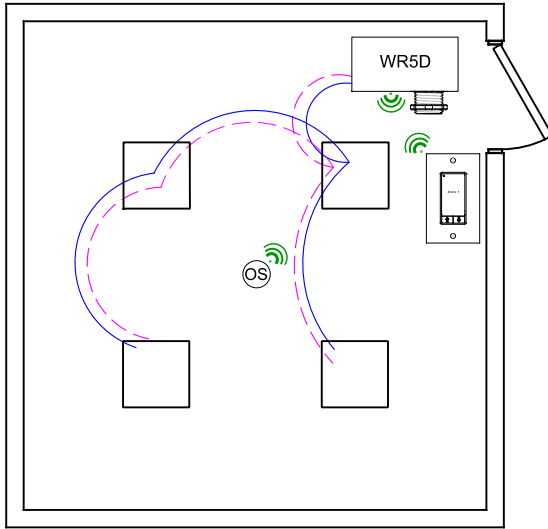

# PRIVATE OFFICE < 300sf 1-Zone Control WR5D Wireless-Direct-Link

**OVERVIEW:**

Wireless devices are wireless-direct-linked to the control relay. Standard switch and sensor control operations are automatic.

**RADIO DISTANCE:**

Wireless radio distance is 100 feet line-of-sight. Radio distance is reduced through a standard construction wall, brick walls will reduce range further. Steel wall coverings, doors, and obstacles such as HVAC steel vent ducts or steel enclosures will block the radio signal.

**SEQUENCE OF OPERATION:**

Lights turn on at digital switch station. Occupancy sensor input set for vacancy-off control, can be changed to on/off with adjustable dim level. Dimmer output provide smooth full range control, can be set for adjustable start level from occupancy or digital switch. Digital switch station provides on/off control and dimming.